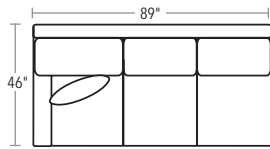

RICHMOND

WITH BOLD BOX CUSHIONS AND A TRADITIONAL ROLLED ARM, THIS SECTIONAL IS CLASSIC, MODERN, AND STYLISH IN A VERY BIG WAY.

SECTIONAL PIECES

SECTIONAL PIECES ARE AVAILABLE IN BOTH LEFT AND RIGHT CONFIGURATIONS. SECTIONAL PIECES ARE 35" H.

20/72-7234 LEFT-FACING
THREE CUSHION

20/72-7233 RIGHT-FACING
THREE CUSHION

20/72-7235
SQUARE CORNER

20/72-7232 LEFT-FACING
TWO CUSHION

20/72-7231 RIGHT-FACING
TWO CUSHION

20/72-7236 ARMLESS
ONE CUSHION

20/72-7237 ARMLESS
TWO CUSHION

TRY
THESE POPULAR
SECTIONAL
CONFIGURATIONS

THREE PIECE AND OTTOMAN
20/72-7232, 20/72-7235, 20/72-7233

THREE PIECE
20/72-7232, 20/72-7235, 20/72-7231

THREE PIECE
20/72-7234, 20/72-7235, 20/72-7233

ETHAN ALLEN