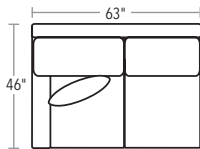

RICHMOND

WITH BOLD BOX CUSHIONS AND A TRADITIONAL ROLLED ARM, THIS SECTIONAL IS CLASSIC, MODERN, AND STYLISH IN A VERY BIG WAY.

SECTIONAL PIECES

SECTIONAL PIECES ARE AVAILABLE IN BOTH LEFT AND RIGHT CONFIGURATIONS. SECTIONAL PIECES ARE 35" H.

20/72-7234 LEFT-FACING
THREE CUSHION

20/72-7233 RIGHT-FACING
THREE CUSHION

20/72-7235
SQUARE CORNER

20/72-7232 LEFT-FACING
TWO CUSHION

20/72-7231 RIGHT-FACING
TWO CUSHION

20/72-7236 ARMLESS
ONE CUSHION

20/72-7237 ARMLESS
TWO CUSHION

TRY
THESE POPULAR
SECTIONAL
CONFIGURATIONS

THREE PIECE AND OTTOMAN
20/72-7232, 20/72-7235, 20/72-7233

THREE PIECE
20/72-7232, 20/72-7235, 20/72-7231

THREE PIECE
20/72-7234, 20/72-7235, 20/72-7233

ETHAN ALLEN