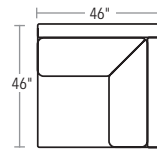

RICHMOND

WITH BOLD BOX CUSHIONS AND A TRADITIONAL ROLLED ARM, THIS SECTIONAL IS CLASSIC, MODERN, AND STYLISH IN A VERY BIG WAY.

SECTIONAL PIECES

SECTIONAL PIECES ARE AVAILABLE IN BOTH LEFT AND RIGHT CONFIGURATIONS. SECTIONAL PIECES ARE 35" H.

20/72-7234 LEFT-FACING
THREE CUSHION

20/72-7233 RIGHT-FACING
THREE CUSHION

20/72-7235
SQUARE CORNER

20/72-7232 LEFT-FACING
TWO CUSHION

20/72-7231 RIGHT-FACING
TWO CUSHION

20/72-7236 ARMLESS
ONE CUSHION

20/72-7237 ARMLESS
TWO CUSHION

TRY
THESE POPULAR
SECTIONAL
CONFIGURATIONS

THREE PIECE AND OTTOMAN
20/72-7232, 20/72-7235, 20/72-7233

THREE PIECE
20/72-7232, 20/72-7235, 20/72-7231

THREE PIECE
20/72-7234, 20/72-7235, 20/72-7233

ETHAN ALLEN