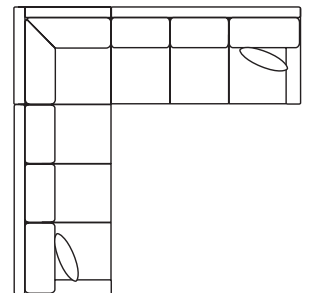

RICHMOND

WITH BOLD BOX CUSHIONS AND A TRADITIONAL ROLLED ARM, THIS SECTIONAL IS CLASSIC, MODERN, AND STYLISH IN A VERY BIG WAY.

SECTIONAL PIECES

SECTIONAL PIECES ARE AVAILABLE IN BOTH LEFT AND RIGHT CONFIGURATIONS. SECTIONAL PIECES ARE 35" H.

20/72-7234 LEFT-FACING
THREE CUSHION

20/72-7233 RIGHT-FACING
THREE CUSHION

20/72-7235
SQUARE CORNER

20/72-7232 LEFT-FACING
TWO CUSHION

20/72-7231 RIGHT-FACING
TWO CUSHION

20/72-7236 ARMLESS
ONE CUSHION

20/72-7237 ARMLESS
TWO CUSHION

TRY
THESE POPULAR
SECTIONAL
CONFIGURATIONS

THREE PIECE AND OTTOMAN
20/72-7232, 20/72-7235, 20/72-7233

THREE PIECE
20/72-7232, 20/72-7235, 20/72-7231

THREE PIECE
20/72-7234, 20/72-7235, 20/72-7233

ETHAN ALLEN