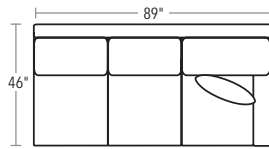

RICHMOND

WITH BOLD BOX CUSHIONS AND A TRADITIONAL ROLLED ARM, THIS SECTIONAL IS CLASSIC, MODERN, AND STYLISH IN A VERY BIG WAY.

SECTIONAL PIECES

SECTIONAL PIECES ARE AVAILABLE IN BOTH LEFT AND RIGHT CONFIGURATIONS. SECTIONAL PIECES ARE 35" H.

20/72-7234 LEFT-FACING
THREE CUSHION

20/72-7233 RIGHT-FACING
THREE CUSHION

20/72-7235
SQUARE CORNER

20/72-7232 LEFT-FACING
TWO CUSHION

20/72-7231 RIGHT-FACING
TWO CUSHION

20/72-7236 ARMLESS
ONE CUSHION

20/72-7237 ARMLESS
TWO CUSHION

TRY
THESE POPULAR
SECTIONAL
CONFIGURATIONS

THREE PIECE AND OTTOMAN
20/72-7232, 20/72-7235, 20/72-7233

THREE PIECE
20/72-7232, 20/72-7235, 20/72-7231

THREE PIECE
20/72-7234, 20/72-7235, 20/72-7233

ETHAN ALLEN