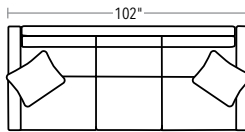

AVAILABLE IN 24" AND 26" SEAT DEPTHS (EXTERIOR DEPTHS 40" AND 42"). SOFAS, LOVESEAT, AND CHAIR ARE 35"H. SLEEPER IS 36"H. OTTOMAN IS 18"H.

20/72-2382 AND 20/72-2392
TWO-CUSHION SOFA

20/72-2383 AND 20/72-2393
TWO-CUSHION SOFA
21/73-2383
TWO-CUSHION SLEEPER SOFA

20/72-2381 AND
20/72-2391 CHAIR

20/72-2384 AND 20/72-2394
THREE-CUSHION SOFA

20/72-2385 AND 20/72-2395
THREE-CUSHION SOFA

20/72-2360
OTTOMAN

SECTIONAL PIECES

SECTIONAL PIECES ARE AVAILABLE IN BOTH LEFT AND RIGHT CONFIGURATIONS. HEIGHT OF EACH PIECE IS 35"H. CHAIRES ARE COMPATIBLE WITH BOTH 24" AND 26" SEAT DEPTHS. THE CHAISE'S 24" ARM WILL BE FLUSH WITH THE EDGE OF A 24" DEPTH AND SLIGHTLY SHORTER THAN A 26" DEPTH.