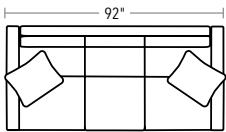

AVAILABLE IN 24" AND 26" SEAT DEPTHS (EXTERIOR DEPTHS 40" AND 42"). SOFAS, LOVESEAT, AND CHAIR ARE 35"H. SLEEPER IS 36"H. OTTOMAN IS 18"H.

20/72-2382 AND 20/72-2392
TWO-CUSHION SOFA

20/72-2383 AND 20/72-2393
TWO-CUSHION SOFA
21/73-2383
TWO-CUSHION SLEEPER SOFA

20/72-2381 AND
20/72-2391 CHAIR

20/72-2384 AND 20/72-2394
THREE-CUSHION SOFA

20/72-2385 AND 20/72-2395
THREE-CUSHION SOFA

20/72-2360
OTTOMAN

SECTIONAL PIECES

SECTIONAL PIECES ARE AVAILABLE IN BOTH LEFT AND RIGHT CONFIGURATIONS. HEIGHT OF EACH PIECE IS 35"H. CHAIRES ARE COMPATIBLE WITH BOTH 24" AND 26" SEAT DEPTHS. THE CHAISE'S 24" ARM WILL BE FLUSH WITH THE EDGE OF A 24" DEPTH AND SLIGHTLY SHORTER THAN A 26" DEPTH.