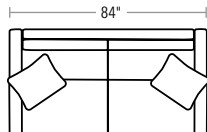

AVAILABLE IN 24" AND 26" SEAT DEPTHS (EXTERIOR DEPTHS 40" AND 42"). SOFAS, LOVESEAT, AND CHAIR ARE 35"H. SLEEPER IS 36"H. OTTOMAN IS 18"H.

20/72-2382 AND 20/72-2392
TWO-CUSHION SOFA

20/72-2383 AND 20/72-2393
TWO-CUSHION SOFA
21/73-2383
TWO-CUSHION SLEEPER SOFA

20/72-2381 AND
20/72-2391 CHAIR

20/72-2384 AND 20/72-2394
THREE-CUSHION SOFA

20/72-2385 AND 20/72-2395
THREE-CUSHION SOFA

20/72-2360
OTTOMAN

SECTIONAL PIECES

SECTIONAL PIECES ARE AVAILABLE IN BOTH LEFT AND RIGHT CONFIGURATIONS. HEIGHT OF EACH PIECE IS 35"H. CHAIRES ARE COMPATIBLE WITH BOTH 24" AND 26" SEAT DEPTHS. THE CHAISE'S 24" ARM WILL BE FLUSH WITH THE EDGE OF A 24" DEPTH AND SLIGHTLY SHORTER THAN A 26" DEPTH.

20/72-2358 AND
20/72-2378
TWO CUSHION

20/72-2370
AND 20/72-2380
SQUARE CORNER

TRY
THESE POPULAR
SECTIONAL
CONFIGURATIONS

THREE PIECE
20/72-2387, 20/72-2359, 20/72-2388

FOUR PIECE
20/72-2387, 20/72-2370, 20/72-2359, 20/72-2388