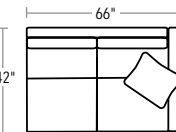

AVAILABLE IN 24" AND 26" SEAT DEPTHS (EXTERIOR DEPTHS 40" AND 42"). SOFAS, LOVESEAT, AND CHAIR ARE 35"H. SLEEPER IS 36"H. OTTOMAN IS 18"H.

20/72-2382 AND 20/72-2392
TWO-CUSHION SOFA

20/72-2383 AND 20/72-2393
TWO-CUSHION SOFA
21/73-2383
TWO-CUSHION SLEEPER SOFA

20/72-2381 AND
20/72-2391 CHAIR

20/72-2384 AND 20/72-2394
THREE-CUSHION SOFA

20/72-2385 AND 20/72-2395
THREE-CUSHION SOFA

20/72-2360
OTTOMAN

SECTIONAL PIECES

SECTIONAL PIECES ARE AVAILABLE IN BOTH LEFT AND RIGHT CONFIGURATIONS. HEIGHT OF EACH PIECE IS 35"H. CHAIRES ARE COMPATIBLE WITH BOTH 24" AND 26" SEAT DEPTHS. THE CHAISE'S 24" ARM WILL BE FLUSH WITH THE EDGE OF A 24" DEPTH AND SLIGHTLY SHORTER THAN A 26" DEPTH.

20/72-2387 AND 20/72-2397
LEFT-FACING TWO CUSHION

20/72-2386 AND 20/72-2396
RIGHT-FACING TWO CUSHION

20/72-2390 AND
20/72-2400 WEDGE

20/72-2389
LEFT-FACING
CHAISE

20/72-2388
RIGHT-FACING
CHAISE

20/72-2359 AND
20/72-2379
ONE CUSHION

20/72-2358 AND
20/72-2378
TWO CUSHION

20/72-2370
AND 20/72-2380
SQUARE CORNER

TRY
THESE POPULAR
SECTIONAL
CONFIGURATIONS

THREE PIECE
20/72-2387, 20/72-2359, 20/72-2388

FOUR PIECE
20/72-2387, 20/72-2370, 20/72-2359, 20/72-2388