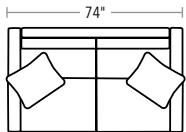

AVAILABLE IN 24" AND 26" SEAT DEPTHS (EXTERIOR DEPTHS 40" AND 42"). SOFAS, LOVESEAT, AND CHAIR ARE 35"H. SLEEPER IS 36"H. OTTOMAN IS 18"H.

20/72-2382 AND 20/72-2392
TWO-CUSHION SOFA

20/72-2383 AND 20/72-2393
TWO-CUSHION SOFA
21/73-2383
TWO-CUSHION SLEEPER SOFA

20/72-2381 AND
20/72-2391 CHAIR

20/72-2384 AND 20/72-2394
THREE-CUSHION SOFA

20/72-2385 AND 20/72-2395
THREE-CUSHION SOFA

20/72-2360
OTTOMAN

SECTIONAL PIECES

SECTIONAL PIECES ARE AVAILABLE IN BOTH LEFT AND RIGHT CONFIGURATIONS. HEIGHT OF EACH PIECE IS 35"H. CHAIRES ARE COMPATIBLE WITH BOTH 24" AND 26" SEAT DEPTHS. THE CHAISE'S 24" ARM WILL BE FLUSH WITH THE EDGE OF A 24" DEPTH AND SLIGHTLY SHORTER THAN A 26" DEPTH.

20/72-2358 AND
20/72-2378
TWO CUSHION

20/72-2370
AND 20/72-2380
SQUARE CORNER

TRY
THESE POPULAR
SECTIONAL
CONFIGURATIONS

THREE PIECE
20/72-2387, 20/72-2359, 20/72-2388

FOUR PIECE
20/72-2387, 20/72-2370, 20/72-2359, 20/72-2388