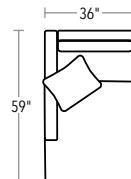

AVAILABLE IN 24" AND 26" SEAT DEPTHS (EXTERIOR DEPTHS 40" AND 42"). SOFAS, LOVESEAT, AND CHAIR ARE 35"H. SLEEPER IS 36"H. OTTOMAN IS 18"H.

20/72-2382 AND 20/72-2392
TWO-CUSHION SOFA

20/72-2383 AND 20/72-2393
TWO-CUSHION SOFA
21/73-2383
TWO-CUSHION SLEEPER SOFA

20/72-2381 AND
20/72-2391 CHAIR

20/72-2384 AND 20/72-2394
THREE-CUSHION SOFA

20/72-2385 AND 20/72-2395
THREE-CUSHION SOFA

20/72-2360
OTTOMAN

SECTIONAL PIECES

SECTIONAL PIECES ARE AVAILABLE IN BOTH LEFT AND RIGHT CONFIGURATIONS. HEIGHT OF EACH PIECE IS 35"H. CHAIRES ARE COMPATIBLE WITH BOTH 24" AND 26" SEAT DEPTHS. THE CHAISE'S 24" ARM WILL BE FLUSH WITH THE EDGE OF A 24" DEPTH AND SLIGHTLY SHORTER THAN A 26" DEPTH.

20/72-2387 AND 20/72-2397
LEFT-FACING TWO CUSHION

20/72-2386 AND 20/72-2396
RIGHT-FACING TWO CUSHION

20/72-2390 AND
20/72-2400 WEDGE

20/72-2389
LEFT-FACING
CHAISE

20/72-2388
RIGHT-FACING
CHAISE

20/72-2359 AND
20/72-2379
ONE CUSHION

20/72-2358 AND
20/72-2378
TWO CUSHION

20/72-2370
AND 20/72-2380
SQUARE CORNER

TRY
THESE POPULAR
SECTIONAL
CONFIGURATIONS

THREE PIECE
20/72-2387, 20/72-2359, 20/72-2388

FOUR PIECE
20/72-2387, 20/72-2370, 20/72-2359, 20/72-2388