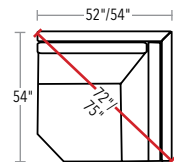

20/72-2390 AND
20/72-2400 WEDGE