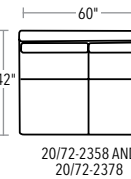

AVAILABLE IN 24" AND 26" SEAT DEPTHS (EXTERIOR DEPTHS 40" AND 42"). SOFAS, LOVESEAT, AND CHAIR ARE 35"H. SLEEPER IS 36"H. OTTOMAN IS 18"H.

20/72-2382 AND 20/72-2392
TWO-CUSHION SOFA

20/72-2383 AND 20/72-2393
TWO-CUSHION SOFA
21/73-2383
TWO-CUSHION SLEEPER SOFA

20/72-2381 AND
20/72-2391 CHAIR

20/72-2384 AND 20/72-2394
THREE-CUSHION SOFA

20/72-2385 AND 20/72-2395
THREE-CUSHION SOFA

20/72-2360
OTTOMAN

SECTIONAL PIECES

SECTIONAL PIECES ARE AVAILABLE IN BOTH LEFT AND RIGHT CONFIGURATIONS. HEIGHT OF EACH PIECE IS 35"H. CHAIRES ARE COMPATIBLE WITH BOTH 24" AND 26" SEAT DEPTHS. THE CHAISE'S 24" ARM WILL BE FLUSH WITH THE EDGE OF A 24" DEPTH AND SLIGHTLY SHORTER THAN A 26" DEPTH.

20/72-2387 AND 20/72-2397
LEFT-FACING TWO CUSHION

20/72-2386 AND 20/72-2396
RIGHT-FACING TWO CUSHION

20/72-2390 AND
20/72-2400 WEDGE

20/72-2389
LEFT-FACING
CHAISE

20/72-2388
RIGHT-FACING
CHAISE

20/72-2359 AND
20/72-2379
ONE CUSHION

20/72-2358 AND
20/72-2378
TWO CUSHION

20/72-2370
AND 20/72-2380
SQUARE CORNER

TRY
THESE POPULAR
SECTIONAL
CONFIGURATIONS

THREE PIECE
20/72-2387, 20/72-2359, 20/72-2388

FOUR PIECE
20/72-2387, 20/72-2370, 20/72-2359, 20/72-2388