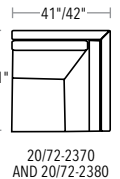

20/72-2381 AND
20/72-2391 CHAIR

20/72-2384 AND 20/72-2394
THREE-CUSHION SOFA

20/72-2385 AND 20/72-2395
THREE-CUSHION SOFA

20/72-2360
OTTOMAN

SECTIONAL PIECES

SECTIONAL PIECES ARE AVAILABLE IN BOTH LEFT AND RIGHT CONFIGURATIONS. HEIGHT OF EACH PIECE IS 35"H. CHAIRES ARE COMPATIBLE WITH BOTH 24" AND 26" SEAT DEPTHS. THE CHAISE'S 24" ARM WILL BE FLUSH WITH THE EDGE OF A 24" DEPTH AND SLIGHTLY SHORTER THAN A 26" DEPTH.

20/72-2387 AND 20/72-2397
LEFT-FACING TWO CUSHION

20/72-2386 AND 20/72-2396
RIGHT-FACING TWO CUSHION

20/72-2390 AND
20/72-2400 WEDGE

20/72-2389
LEFT-FACING
CHAISE

20/72-2388
RIGHT-FACING
CHAISE

20/72-2359 AND
20/72-2379
ONE CUSHION

20/72-2358 AND
20/72-2378
TWO CUSHION

20/72-2370
AND 20/72-2380
SQUARE CORNER

TRY
THESE POPULAR
SECTIONAL
CONFIGURATIONS

THREE PIECE
20/72-2387, 20/72-2359, 20/72-2388

FOUR PIECE
20/72-2387, 20/72-2370, 20/72-2359, 20/72-2388