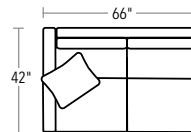

AVAILABLE IN 24" AND 26" SEAT DEPTHS (EXTERIOR DEPTHS 40" AND 42"). SOFAS, LOVESEAT, AND CHAIR ARE 35"H. SLEEPER IS 36"H. OTTOMAN IS 18"H.

20/72-2382 AND 20/72-2392
TWO-CUSHION SOFA

20/72-2383 AND 20/72-2393
TWO-CUSHION SOFA
21/73-2383
TWO-CUSHION SLEEPER SOFA

20/72-2381 AND
20/72-2391 CHAIR

20/72-2384 AND 20/72-2394
THREE-CUSHION SOFA

20/72-2385 AND 20/72-2395
THREE-CUSHION SOFA

20/72-2360
OTTOMAN

SECTIONAL PIECES

SECTIONAL PIECES ARE AVAILABLE IN BOTH LEFT AND RIGHT CONFIGURATIONS. HEIGHT OF EACH PIECE IS 35"H. CHAIRES ARE COMPATIBLE WITH BOTH 24" AND 26" SEAT DEPTHS. THE CHAISE'S 24" ARM WILL BE FLUSH WITH THE EDGE OF A 24" DEPTH AND SLIGHTLY SHORTER THAN A 26" DEPTH.

20/72-2358 AND
20/72-2378
TWO CUSHION

20/72-2370
AND 20/72-2380
SQUARE CORNER

TRY
THESE POPULAR
SECTIONAL
CONFIGURATIONS

THREE PIECE
20/72-2387, 20/72-2359, 20/72-2388

FOUR PIECE
20/72-2387, 20/72-2370, 20/72-2359, 20/72-2388