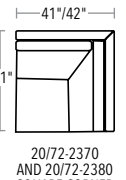

SECTIONAL PIECES

SECTIONAL PIECES ARE AVAILABLE IN BOTH LEFT AND RIGHT CONFIGURATIONS. HEIGHT OF EACH PIECE IS 35"H. CHAIRES ARE COMPATIBLE WITH BOTH 24" AND 26" SEAT DEPTHS. THE CHAISE'S 24" ARM WILL BE FLUSH WITH THE EDGE OF A 24" DEPTH AND SLIGHTLY SHORTER THAN A 26" DEPTH.

20/72-2367 AND 20/72-2377
LEFT-FACING TWO CUSHION

20/72-2366 AND 20/72-2376
RIGHT-FACING TWO CUSHION

20/72-2390 AND
20/72-2400 WEDGE

20/72-2369
LEFT-FACING
CHAISE

20/72-2368
RIGHT-FACING
CHAISE

20/72-2359
AND 20/72-2379
ONE CUSHION

20/72-2358
AND 20/72-2378
TWO CUSHION

20/72-2370
AND 20/72-2380
SQUARE CORNER

TRY
THESE POPULAR
SECTIONAL
CONFIGURATIONS

THREE PIECE
20/72-2367, 20/72-2359, 20/72-2368

FOUR PIECE
20/72-2367, 20/72-2370, 20/72-2359, 20/72-2368