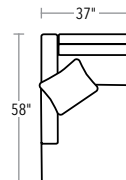

20/72-2369
LEFT-FACING
CHAISE