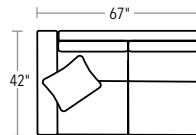

SOFAS, LOVESEAT, CHAIR AND OTTOMAN

AVAILABLE IN 24" AND 26" SEAT DEPTHS (EXTERIOR DEPTHS 40" AND 42").
SOFAS, LOVESEAT AND CHAIR ARE 35"H. SLEEPER IS 36"H. OTTOMAN IS 18"H.

20/72-2362 AND 20/72-2372
TWO-CUSHION SOFA

20/72-2363 AND 20/72-2373
TWO-CUSHION SOFA
21/73-2363
TWO-CUSHION SLEEPER SOFA

20/72-2361 AND
20/72-2371 CHAIR

20/72-2364 AND 20/72-2374
THREE-CUSHION SOFA

20/72-2365 AND 20/72-2375
THREE-CUSHION SOFA

20/72-2360
OTTOMAN

SECTIONAL PIECES

SECTIONAL PIECES ARE AVAILABLE IN BOTH LEFT AND RIGHT CONFIGURATIONS. HEIGHT OF EACH PIECE IS 35"H. CHAIRES ARE COMPATIBLE WITH BOTH 24" AND 26" SEAT DEPTHS. THE CHAISE'S 24" ARM WILL BE FLUSH WITH THE EDGE OF A 24" DEPTH AND SLIGHTLY SHORTER THAN A 26" DEPTH.