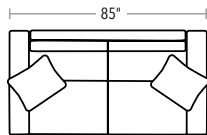

SOFAS, LOVESEAT, CHAIR AND OTTOMAN

AVAILABLE IN 24" AND 26" SEAT DEPTHS (EXTERIOR DEPTHS 40" AND 42").
SOFAS, LOVESEAT AND CHAIR ARE 35"H. SLEEPER IS 36"H. OTTOMAN IS 18"H.

20/72-2362 AND 20/72-2372
TWO-CUSHION SOFA

SECTIONAL PIECES

SECTIONAL PIECES ARE AVAILABLE IN BOTH LEFT AND RIGHT CONFIGURATIONS. HEIGHT OF EACH PIECE IS 35"H. CHAIRES ARE COMPATIBLE WITH BOTH 24" AND 26" SEAT DEPTHS. THE CHAISE'S 24" ARM WILL BE FLUSH WITH THE EDGE OF A 24" DEPTH AND SLIGHTLY SHORTER THAN A 26" DEPTH.

20/72-2358
AND 20/72-2378
TWO CUSHION

20/72-2370
AND 20/72-2380
SQUARE CORNER

TRY
THESE POPULAR
SECTIONAL
CONFIGURATIONS

THREE PIECE
20/72-2367, 20/72-2359, 20/72-2368

FOUR PIECE
20/72-2367, 20/72-2370, 20/72-2359, 20/72-2368