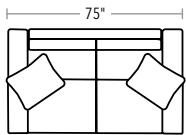

SOFAS, LOVESEAT, CHAIR AND OTTOMAN

AVAILABLE IN 24" AND 26" SEAT DEPTHS (EXTERIOR DEPTHS 40" AND 42").
SOFAS, LOVESEAT AND CHAIR ARE 35"H. SLEEPER IS 36"H. OTTOMAN IS 18"H.

20/72-2362 AND 20/72-2372
TWO-CUSHION SOFA

SECTIONAL PIECES

SECTIONAL PIECES ARE AVAILABLE IN BOTH LEFT AND RIGHT CONFIGURATIONS. HEIGHT OF EACH PIECE IS 35"H. CHAIRES ARE COMPATIBLE WITH BOTH 24" AND 26" SEAT DEPTHS. THE CHAISE'S 24" ARM WILL BE FLUSH WITH THE EDGE OF A 24" DEPTH AND SLIGHTLY SHORTER THAN A 26" DEPTH.

20/72-2358
AND 20/72-2378
TWO CUSHION

20/72-2370
AND 20/72-2380
SQUARE CORNER

TRY
THESE POPULAR
SECTIONAL
CONFIGURATIONS

THREE PIECE
20/72-2367, 20/72-2359, 20/72-2368

FOUR PIECE
20/72-2367, 20/72-2370, 20/72-2359, 20/72-2368