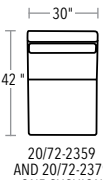

SECTIONAL PIECES

SECTIONAL PIECES ARE AVAILABLE IN BOTH LEFT AND RIGHT CONFIGURATIONS. HEIGHT OF EACH PIECE IS 35"H. CHAIRES ARE COMPATIBLE WITH BOTH 24" AND 26" SEAT DEPTHS. THE CHAISE'S 24" ARM WILL BE FLUSH WITH THE EDGE OF A 24" DEPTH AND SLIGHTLY SHORTER THAN A 26" DEPTH.

20/72-2367 AND 20/72-2377
LEFT-FACING TWO CUSHION

20/72-2366 AND 20/72-2376
RIGHT-FACING TWO CUSHION

20/72-2390 AND
20/72-2400 WEDGE

20/72-2369
LEFT-FACING
CHAISE

20/72-2368
RIGHT-FACING
CHAISE

20/72-2359
AND 20/72-2379
ONE CUSHION

20/72-2358
AND 20/72-2378
TWO CUSHION

20/72-2370
AND 20/72-2380
SQUARE CORNER

TRY
THESE POPULAR
SECTIONAL
CONFIGURATIONS

THREE PIECE
20/72-2367, 20/72-2359, 20/72-2368

FOUR PIECE
20/72-2367, 20/72-2370, 20/72-2359, 20/72-2368