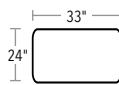

SOFAS, LOVESEAT, CHAIR AND OTTOMAN

AVAILABLE IN 24" AND 26" SEAT DEPTHS (EXTERIOR DEPTHS 40" AND 42").
SOFAS, LOVESEAT AND CHAIR ARE 35"H. SLEEPER IS 36"H. OTTOMAN IS 18"H.

20/72-2362 AND 20/72-2372
TWO-CUSHION SOFA

20/72-2363 AND 20/72-2373
TWO-CUSHION SOFA
21/73-2363
TWO-CUSHION SLEEPER SOFA

20/72-2361 AND
20/72-2371 CHAIR

20/72-2364 AND 20/72-2374
THREE-CUSHION SOFA

20/72-2365 AND 20/72-2375
THREE-CUSHION SOFA

20/72-2360
OTTOMAN

SECTIONAL PIECES

SECTIONAL PIECES ARE AVAILABLE IN BOTH LEFT AND RIGHT CONFIGURATIONS. HEIGHT OF EACH PIECE IS 35"H. CHAIRES ARE COMPATIBLE WITH BOTH 24" AND 26" SEAT DEPTHS. THE CHAISE'S 24" ARM WILL BE FLUSH WITH THE EDGE OF A 24" DEPTH AND SLIGHTLY SHORTER THAN A 26" DEPTH.