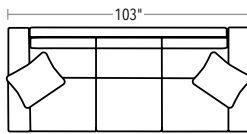

20/72-2365 AND 20/72-2375
THREE-CUSHION SOFA

SECTIONAL PIECES

SECTIONAL PIECES ARE AVAILABLE IN BOTH LEFT AND RIGHT CONFIGURATIONS. HEIGHT OF EACH PIECE IS 35"H. CHAIRES ARE COMPATIBLE WITH BOTH 24" AND 26" SEAT DEPTHS. THE CHAISE'S 24" ARM WILL BE FLUSH WITH THE EDGE OF A 24" DEPTH AND SLIGHTLY SHORTER THAN A 26" DEPTH.