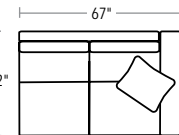

20/72-2366 AND 20/72-2376
RIGHT-FACING TWO CUSHION