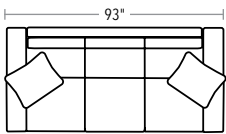

20/72-2364 AND 20/72-2374
THREE-CUSHION SOFA