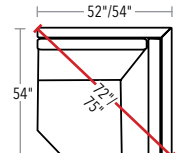

20/72-2390 AND
20/72-2400 WEDGE