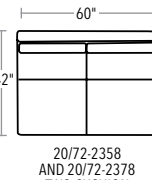

SECTIONAL PIECES

SECTIONAL PIECES ARE AVAILABLE IN BOTH LEFT AND RIGHT CONFIGURATIONS. HEIGHT OF EACH PIECE IS 35"H. CHAIRES ARE COMPATIBLE WITH BOTH 24" AND 26" SEAT DEPTHS. THE CHAISE'S 24" ARM WILL BE FLUSH WITH THE EDGE OF A 24" DEPTH AND SLIGHTLY SHORTER THAN A 26" DEPTH.

20/72-2367 AND 20/72-2377
LEFT-FACING TWO CUSHION

20/72-2366 AND 20/72-2376
RIGHT-FACING TWO CUSHION

20/72-2390 AND
20/72-2400 WEDGE

20/72-2369
LEFT-FACING
CHAISE

20/72-2368
RIGHT-FACING
CHAISE

20/72-2359
AND 20/72-2379
ONE CUSHION

20/72-2358
AND 20/72-2378
TWO CUSHION

20/72-2370
AND 20/72-2380
SQUARE CORNER

TRY
THESE POPULAR
SECTIONAL
CONFIGURATIONS

THREE PIECE
20/72-2367, 20/72-2359, 20/72-2368

FOUR PIECE
20/72-2367, 20/72-2370, 20/72-2359, 20/72-2368