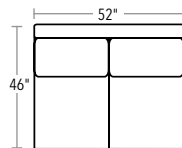

## SECTIONAL PIECES

SECTIONAL PIECES ARE AVAILABLE IN BOTH LEFT AND RIGHT CONFIGURATIONS. SECTIONAL PIECES ARE 35" H.

20/72-7234 LEFT-FACING  
THREE CUSHION

20/72-7233 RIGHT-FACING  
THREE CUSHION

20/72-7235  
SQUARE CORNER

20/72-7232 LEFT-FACING  
TWO CUSHION

20/72-7231 RIGHT-FACING  
TWO CUSHION

20/72-7236 ARMLESS  
ONE CUSHION

20/72-7237 ARMLESS  
TWO CUSHION

## OTTOMAN

18" H.

20/72-7230  
OTTOMAN

**TRY**  
THESE POPULAR  
SECTIONAL  
CONFIGURATIONS

**THREE PIECE AND OTTOMAN**  
20/72-7232, 20/72-7235, 20/72-7233

**THREE PIECE**  
20/72-7232, 20/72-7235, 20/72-7231