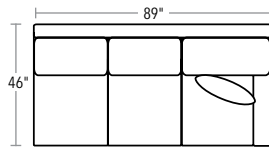

## SECTIONAL PIECES

SECTIONAL PIECES ARE AVAILABLE IN BOTH LEFT AND RIGHT CONFIGURATIONS. SECTIONAL PIECES ARE 35" H.

20/72-7234 LEFT-FACING  
THREE CUSHION

20/72-7233 RIGHT-FACING  
THREE CUSHION

20/72-7235  
SQUARE CORNER

## OTTOMAN

18" H.

20/72-7230  
OTTOMAN

**TRY**  
THESE POPULAR  
SECTIONAL  
CONFIGURATIONS

**THREE PIECE AND OTTOMAN**  
20/72-7232, 20/72-7235, 20/72-7233

**THREE PIECE**  
20/72-7232, 20/72-7235, 20/72-7231