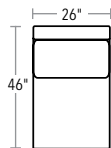

## SECTIONAL PIECES

SECTIONAL PIECES ARE AVAILABLE IN BOTH LEFT AND RIGHT CONFIGURATIONS. SECTIONAL PIECES ARE 35" H.

20/72-7234 LEFT-FACING  
THREE CUSHION

20/72-7233 RIGHT-FACING  
THREE CUSHION

20/72-7235  
SQUARE CORNER

20/72-7232 LEFT-FACING  
TWO CUSHION

20/72-7231 RIGHT-FACING  
TWO CUSHION

20/72-7236 ARMLESS  
ONE CUSHION

20/72-7237 ARMLESS  
TWO CUSHION

## OTTOMAN

18" H.

20/72-7230  
OTTOMAN

**TRY**  
THESE POPULAR  
SECTIONAL  
CONFIGURATIONS

**THREE PIECE AND OTTOMAN**  
20/72-7232, 20/72-7235, 20/72-7233

**THREE PIECE**  
20/72-7232, 20/72-7235, 20/72-7231