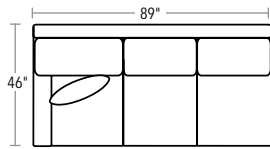

## SECTIONAL PIECES

SECTIONAL PIECES ARE AVAILABLE IN BOTH LEFT AND RIGHT CONFIGURATIONS. SECTIONAL PIECES ARE 35" H.

20/72-7234 LEFT-FACING  
THREE CUSHION

20/72-7233 RIGHT-FACING  
THREE CUSHION

20/72-7235  
SQUARE CORNER

## OTTOMAN

18" H.

20/72-7230  
OTTOMAN

**TRY**  
THESE POPULAR  
SECTIONAL  
CONFIGURATIONS

**THREE PIECE AND OTTOMAN**  
20/72-7232, 20/72-7235, 20/72-7233

**THREE PIECE**  
20/72-7232, 20/72-7235, 20/72-7231