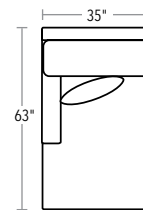

RETREAT ROLL-ARM

SECTIONALS AREN'T JUST FOR WIDE OPEN SPACES. THEY FIT COMFORTABLY INTO SMALLER AREAS, TOO.

SECTIONAL PIECES

SECTIONAL PIECES ARE AVAILABLE IN BOTH LEFT AND RIGHT CONFIGURATIONS. HEIGHT OF EACH PIECE IS 36"H.

20/72-7425 LEFT-FACING TWO CUSHION

20/72-7424 RIGHT-FACING TWO CUSHION

20/72-7430 SQUARE CORNER

20/72-7427 ARMLESS ONE CUSHION

20/72-7426 ARMLESS TWO CUSHION

20/72-7431 ARMLESS TWO CUSHION

20/72-7429 LEFT-FACING CHAISE

20/72-7428 RIGHT-FACING CHAISE

SOFAS, LOVESEAT, CHAIR AND OTTOMAN

SOFAS, LOVESEAT AND CHAIR ARE 36"H. OTTOMAN IS 17"H.

20/72-7422 TWO CUSHION LOVESEAT

20/72-7432 TWO CUSHION SOFA

20/72-7423 THREE CUSHION SOFA

20/72-7421 CHAIR

20/72-7420 OTTOMAN

TRY
THESE POPULAR
SECTIONAL
CONFIGURATIONS

FOUR PIECE
20/72-7429, 20/72-7426, 20/72-7430, 20/72-7424

FIVE PIECE
20/72-7425, 20/72-7427, 20/72-7430, 20/72-7428

THREE PIECE
20/72-7429, 20/72-7427, 20/72-7424