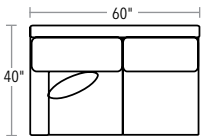

RETREAT ROLL-ARM

SECTIONALS AREN'T JUST FOR WIDE OPEN SPACES. THEY FIT COMFORTABLY INTO SMALLER AREAS, TOO.

SECTIONAL PIECES

SECTIONAL PIECES ARE AVAILABLE IN BOTH LEFT AND RIGHT CONFIGURATIONS. HEIGHT OF EACH PIECE IS 36"H.

20/72-7428 RIGHT-FACING CHAISE

SOFAS, LOVESEAT, CHAIR AND OTTOMAN

SOFAS, LOVESEAT AND CHAIR ARE 36"H. OTTOMAN IS 17"H.

20/72-7422 TWO CUSHION LOVESEAT

20/72-7432 TWO CUSHION SOFA

20/72-7423 THREE CUSHION SOFA