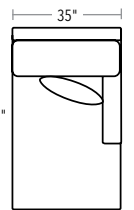

RETREAT ROLL-ARM

SECTIONALS AREN'T JUST FOR WIDE OPEN SPACES. THEY FIT COMFORTABLY INTO SMALLER AREAS, TOO.

SECTIONAL PIECES

SECTIONAL PIECES ARE AVAILABLE IN BOTH LEFT AND RIGHT CONFIGURATIONS. HEIGHT OF EACH PIECE IS 36"H.

20/72-7425 LEFT-FACING TWO CUSHION

20/72-7424 RIGHT-FACING TWO CUSHION

20/72-7430 SQUARE CORNER

20/72-7427 ARMLESS ONE CUSHION

20/72-7426 ARMLESS TWO CUSHION

20/72-7431 ARMLESS TWO CUSHION

20/72-7429 LEFT-FACING CHAISE

20/72-7428 RIGHT-FACING CHAISE

SOFAS, LOVESEAT, CHAIR AND OTTOMAN

SOFAS, LOVESEAT AND CHAIR ARE 36"H. OTTOMAN IS 17"H.

20/72-7422 TWO CUSHION LOVESEAT

20/72-7432 TWO CUSHION SOFA

20/72-7423 THREE CUSHION SOFA

20/72-7421 CHAIR

20/72-7420 OTTOMAN

TRY
THESE POPULAR
SECTIONAL
CONFIGURATIONS

FOUR PIECE
20/72-7429, 20/72-7426, 20/72-7430, 20/72-7424

FIVE PIECE
20/72-7425, 20/72-7427, 20/72-7430, 20/72-7428

THREE PIECE
20/72-7429, 20/72-7427, 20/72-7424