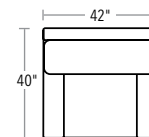

20/72-7428 RIGHT-FACING CHAISE

SOFAS, LOVESEAT, CHAIR AND OTTOMAN

SOFAS, LOVESEAT AND CHAIR ARE 36"H. OTTOMAN IS 17"H.

20/72-7422 TWO CUSHION LOVESEAT

20/72-7432 TWO CUSHION SOFA

20/72-7423 THREE CUSHION SOFA

20/72-7421 CHAIR

20/72-7420 OTTOMAN

TRY
THESE POPULAR
SECTIONAL
CONFIGURATIONS

FOUR PIECE
20/72-7429, 20/72-7426, 20/72-7430, 20/72-7424

FIVE PIECE
20/72-7425, 20/72-7427, 20/72-7430, 20/72-7428

THREE PIECE
20/72-7429, 20/72-7427, 20/72-7424