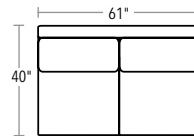

RETREAT ROLL-ARM

SECTIONALS AREN'T JUST FOR WIDE OPEN SPACES. THEY FIT COMFORTABLY INTO SMALLER AREAS, TOO.

SECTIONAL PIECES

SECTIONAL PIECES ARE AVAILABLE IN BOTH LEFT AND RIGHT CONFIGURATIONS. HEIGHT OF EACH PIECE IS 36"H.

20/72-7425 LEFT-FACING TWO CUSHION

20/72-7424 RIGHT-FACING TWO CUSHION

20/72-7430 SQUARE CORNER

20/72-7427 ARMLESS ONE CUSHION

20/72-7426 ARMLESS TWO CUSHION

20/72-7431 ARMLESS TWO CUSHION

20/72-7429 LEFT-FACING CHAISE

20/72-7428 RIGHT-FACING CHAISE

SOFAS, LOVESEAT, CHAIR AND OTTOMAN

SOFAS, LOVESEAT AND CHAIR ARE 36"H. OTTOMAN IS 17"H.

20/72-7422 TWO CUSHION LOVESEAT

20/72-7432 TWO CUSHION SOFA

20/72-7423 THREE CUSHION SOFA

20/72-7421 CHAIR

20/72-7420 OTTOMAN

TRY
THESE POPULAR
SECTIONAL
CONFIGURATIONS

FOUR PIECE
20/72-7429, 20/72-7426, 20/72-7430, 20/72-7424

FIVE PIECE
20/72-7425, 20/72-7427, 20/72-7430, 20/72-7428

THREE PIECE
20/72-7429, 20/72-7427, 20/72-7424