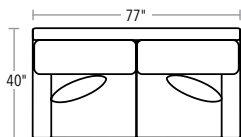

RETREAT ROLL-ARM

SECTIONALS AREN'T JUST FOR WIDE OPEN SPACES. THEY FIT COMFORTABLY INTO SMALLER AREAS, TOO.

SECTIONAL PIECES

SECTIONAL PIECES ARE AVAILABLE IN BOTH LEFT AND RIGHT CONFIGURATIONS. HEIGHT OF EACH PIECE IS 36"H.

20/72-7425 LEFT-FACING TWO CUSHION

20/72-7424 RIGHT-FACING TWO CUSHION

20/72-7430 SQUARE CORNER

20/72-7427 ARMLESS ONE CUSHION

20/72-7426 ARMLESS TWO CUSHION

20/72-7431 ARMLESS TWO CUSHION

20/72-7429 LEFT-FACING CHAISE

20/72-7428 RIGHT-FACING CHAISE

SOFAS, LOVESEAT, CHAIR AND OTTOMAN

SOFAS, LOVESEAT AND CHAIR ARE 36"H. OTTOMAN IS 17"H.

20/72-7422 TWO CUSHION LOVESEAT

20/72-7432 TWO CUSHION SOFA

20/72-7423 THREE CUSHION SOFA

20/72-7421 CHAIR

20/72-7420 OTTOMAN

TRY
THESE POPULAR
SECTIONAL
CONFIGURATIONS

FOUR PIECE
20/72-7429, 20/72-7426, 20/72-7430, 20/72-7424

FIVE PIECE
20/72-7425, 20/72-7427, 20/72-7430, 20/72-7428

THREE PIECE
20/72-7429, 20/72-7427, 20/72-7424