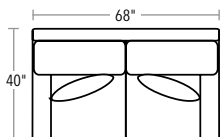

RETREAT ROLL-ARM

SECTIONALS AREN'T JUST FOR WIDE OPEN SPACES. THEY FIT COMFORTABLY INTO SMALLER AREAS, TOO.

SECTIONAL PIECES

SECTIONAL PIECES ARE AVAILABLE IN BOTH LEFT AND RIGHT CONFIGURATIONS. HEIGHT OF EACH PIECE IS 36"H.

20/72-7425 LEFT-FACING TWO CUSHION

20/72-7424 RIGHT-FACING TWO CUSHION

20/72-7430 SQUARE CORNER

20/72-7427 ARMLESS ONE CUSHION

20/72-7426 ARMLESS TWO CUSHION

20/72-7431 ARMLESS TWO CUSHION

20/72-7429 LEFT-FACING CHAISE

20/72-7428 RIGHT-FACING CHAISE

SOFAS, LOVESEAT, CHAIR AND OTTOMAN

SOFAS, LOVESEAT AND CHAIR ARE 36"H. OTTOMAN IS 17"H.

20/72-7422 TWO CUSHION LOVESEAT

20/72-7432 TWO CUSHION SOFA

20/72-7423 THREE CUSHION SOFA

20/72-7421 CHAIR

20/72-7420 OTTOMAN

TRY
THESE POPULAR
SECTIONAL
CONFIGURATIONS

FOUR PIECE
20/72-7429, 20/72-7426, 20/72-7430, 20/72-7424

FIVE PIECE
20/72-7425, 20/72-7427, 20/72-7430, 20/72-7428

THREE PIECE
20/72-7429, 20/72-7427, 20/72-7424