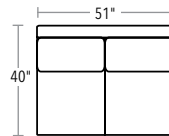

RETREAT ROLL-ARM

SECTIONALS AREN'T JUST FOR WIDE OPEN SPACES. THEY FIT COMFORTABLY INTO SMALLER AREAS, TOO.

SECTIONAL PIECES

SECTIONAL PIECES ARE AVAILABLE IN BOTH LEFT AND RIGHT CONFIGURATIONS. HEIGHT OF EACH PIECE IS 36"H.

20/72-7425 LEFT-FACING TWO CUSHION

20/72-7424 RIGHT-FACING TWO CUSHION

20/72-7430 SQUARE CORNER

20/72-7427 ARMLESS ONE CUSHION

20/72-7426 ARMLESS TWO CUSHION

20/72-7431 ARMLESS TWO CUSHION

20/72-7429 LEFT-FACING CHAISE

20/72-7428 RIGHT-FACING CHAISE

SOFAS, LOVESEAT, CHAIR AND OTTOMAN

SOFAS, LOVESEAT AND CHAIR ARE 36"H. OTTOMAN IS 17"H.

20/72-7422 TWO CUSHION LOVESEAT

20/72-7432 TWO CUSHION SOFA

20/72-7423 THREE CUSHION SOFA

20/72-7421 CHAIR

20/72-7420 OTTOMAN

TRY
THESE POPULAR
SECTIONAL
CONFIGURATIONS

FOUR PIECE
20/72-7429, 20/72-7426, 20/72-7430, 20/72-7424

FIVE PIECE
20/72-7425, 20/72-7427, 20/72-7430, 20/72-7428

THREE PIECE
20/72-7429, 20/72-7427, 20/72-7424