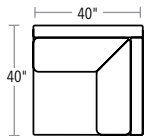

20/72-7430 SQUARE CORNER