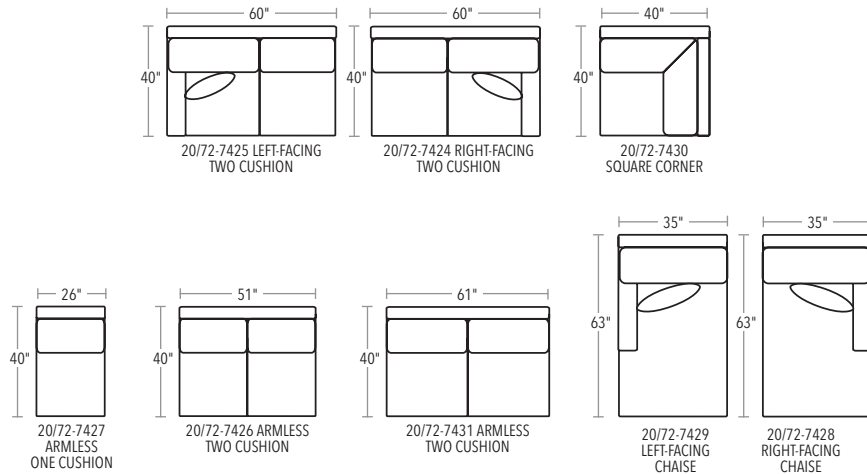

SECTIONAL PIECES ARE AVAILABLE IN BOTH LEFT AND RIGHT CONFIGURATIONS. HEIGHT OF EACH PIECE IS 36" H.

TRY
THESE POPULAR
SECTIONAL
CONFIGURATIONS

FOUR PIECE
20/72-7429, 20/72-7426, 20/72-7430, 20/72-7424

FIVE PIECE
20/72-7425, 20/72-7427, 20/72-7430, 20/72-7428

THREE PIECE
20/72-7429, 20/72-7427, 20/72-7424