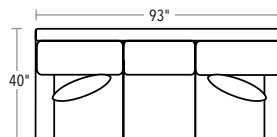

20/72-7428 RIGHT-FACING CHAISE

SOFAS, LOVESEAT, CHAIR AND OTTOMAN

SOFAS, LOVESEAT AND CHAIR ARE 36"H. OTTOMAN IS 17"H.

20/72-7422 TWO CUSHION LOVESEAT

20/72-7432 TWO CUSHION SOFA

20/72-7423 THREE CUSHION SOFA

20/72-7421 CHAIR

20/72-7420 OTTOMAN

TRY
THESE POPULAR
SECTIONAL
CONFIGURATIONS

FOUR PIECE
20/72-7429, 20/72-7426, 20/72-7430, 20/72-7424

FIVE PIECE
20/72-7425, 20/72-7427, 20/72-7430, 20/72-7428

THREE PIECE
20/72-7429, 20/72-7427, 20/72-7424