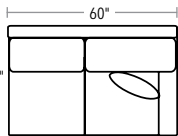

20/72-7424 RIGHT-FACING TWO CUSHION