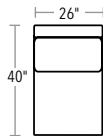

20/72-7427 ARMLESS ONE CUSHION