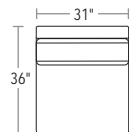

MELROSE TOO

MELROSE TOO IS A MODERN SECTIONAL WITH A LOW WOOD BASE, SIMPLE LINES, SLIM TRACK ARMS, AND A SMOOTH BACK. IT'S CUSTOMIZABLE, SO IT CAN SUIT A VARIETY OF DESIGN STYLES.

SECTIONAL PIECES

SECTIONAL PIECES ARE AVAILABLE IN BOTH LEFT AND RIGHT CONFIGURATIONS. HEIGHT OF EACH PIECE IS 34"H.

20/72-2197 LEFT-FACING TWO SEAT

20/72-2198 RIGHT-FACING TWO SEAT

20/72-2202 ARMLESS ONE-SEAT

20/72-2195 LEFT-FACING CHAISE

20/72-2196 RIGHT-FACING CHAISE

20/72-2200 RIGHT OPEN END

20/72-2201 LEFT OPEN END

20/72-2199 SQUARE CORNER

TRY
THESE POPULAR
SECTIONAL
CONFIGURATIONS

TWO PIECE
20/72-2195, 20/72-2198

THREE PIECE
20/72-2197, 20/72-2198, 20/72-2199

FOUR PIECE
20/72-2197, 20/72-2198,
20/72-2202, 20/72-2199

RIGHT OPEN END
20/72-2197, 20/72-2199, 20/72-2200