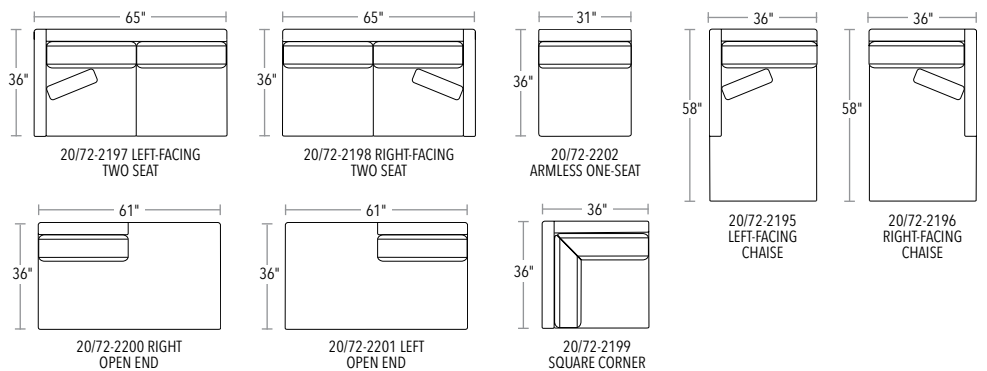

MELROSE TOO

MELROSE TOO IS A MODERN SOFA WITH A LONG, LOW BASE, SIMPLE LINES, SLIM TRACK ARMS, AND A SMOOTH-AS-SILK BACK. IT'S CUSTOMIZABLE, SO IT CAN SUIT A VARIETY OF DESIGN STYLES.

SOFAS, CHAIR AND OTTOMAN

SOFAS AND CHAIR ARE 34"H. OTTOMAN IS 17"H.

SECTIONAL PIECES

SECTIONAL PIECES ARE AVAILABLE IN BOTH LEFT AND RIGHT CONFIGURATIONS. HEIGHT OF EACH PIECE IS 34"H.

TRY
THESE POPULAR
SECTIONAL
CONFIGURATIONS

TWO PIECE
20/72-2195, 20/72-2198

THREE PIECE
20/72-2197, 20/72-2198, 20/72-2199

FOUR PIECE
20/72-2197, 20/72-2198,
20/72-2202, 20/72-2199

RIGHT OPEN END
20/72-2197, 20/72-2199, 20/72-2200

ETHAN ALLEN®

©2020 Ethan Allen Global, Inc.