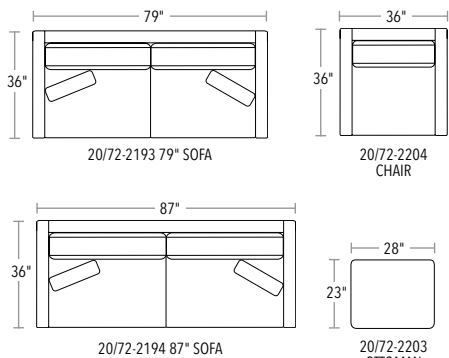

MELROSE TOO

MELROSE TOO IS A MODERN SOFA WITH A LONG, LOW BASE, SIMPLE LINES, SLIM TRACK ARMS, AND A SMOOTH-AS-SILK BACK. IT'S CUSTOMIZABLE, SO IT CAN SUIT A VARIETY OF DESIGN STYLES.

SOFAS, CHAIR AND OTTOMAN

SOFAS AND CHAIR ARE 34"H. OTTOMAN IS 17"H.

SECTIONAL PIECES

SECTIONAL PIECES ARE AVAILABLE IN BOTH LEFT AND RIGHT CONFIGURATIONS. HEIGHT OF EACH PIECE IS 34"H.

TRY
THESE POPULAR
SECTIONAL
CONFIGURATIONS

TWO PIECE
20/72-2195, 20/72-2198

THREE PIECE
20/72-2197, 20/72-2198, 20/72-2199

FOUR PIECE
20/72-2197, 20/72-2198,
20/72-2202, 20/72-2199

RIGHT OPEN END
20/72-2197, 20/72-2199, 20/72-2200

ETHAN ALLEN®

©2020 Ethan Allen Global, Inc.