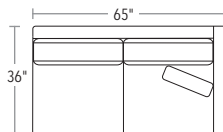

MELROSE TOO

MELROSE TOO IS A MODERN SECTIONAL WITH A LOW WOOD BASE, SIMPLE LINES, SLIM TRACK ARMS, AND A SMOOTH BACK. IT'S CUSTOMIZABLE, SO IT CAN SUIT A VARIETY OF DESIGN STYLES.

SECTIONAL PIECES

SECTIONAL PIECES ARE AVAILABLE IN BOTH LEFT AND RIGHT CONFIGURATIONS. HEIGHT OF EACH PIECE IS 34"H.

20/72-2197 LEFT-FACING TWO SEAT

20/72-2198 RIGHT-FACING TWO SEAT

20/72-2202 ARMLESS ONE-SEAT

20/72-2195 LEFT-FACING CHAISE

20/72-2196 RIGHT-FACING CHAISE

20/72-2200 RIGHT OPEN END

20/72-2201 LEFT OPEN END

20/72-2199 SQUARE CORNER

TRY
THESE POPULAR
SECTIONAL
CONFIGURATIONS

TWO PIECE
20/72-2195, 20/72-2198

THREE PIECE
20/72-2197, 20/72-2198, 20/72-2199

FOUR PIECE
20/72-2197, 20/72-2198,
20/72-2202, 20/72-2199

RIGHT OPEN END
20/72-2197, 20/72-2199, 20/72-2200