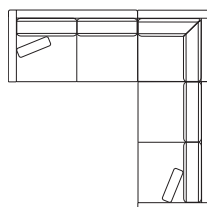

MELROSE TOO

MELROSE TOO IS A MODERN SECTIONAL WITH A LOW WOOD BASE, SIMPLE LINES, SLIM TRACK ARMS, AND A SMOOTH BACK. IT'S CUSTOMIZABLE, SO IT CAN SUIT A VARIETY OF DESIGN STYLES.

SECTIONAL PIECES

SECTIONAL PIECES ARE AVAILABLE IN BOTH LEFT AND RIGHT CONFIGURATIONS. HEIGHT OF EACH PIECE IS 34"H.

20/72-2197 LEFT-FACING TWO SEAT

20/72-2198 RIGHT-FACING TWO SEAT

20/72-2202 ARMLESS ONE-SEAT

20/72-2195 LEFT-FACING CHAISE

20/72-2196 RIGHT-FACING CHAISE

20/72-2200 RIGHT OPEN END

20/72-2201 LEFT OPEN END

20/72-2199 SQUARE CORNER

TRY
THESE POPULAR
SECTIONAL
CONFIGURATIONS

TWO PIECE
20/72-2195, 20/72-2198

THREE PIECE
20/72-2197, 20/72-2198, 20/72-2199

FOUR PIECE
20/72-2197, 20/72-2198,
20/72-2202, 20/72-2199

RIGHT OPEN END
20/72-2197, 20/72-2199, 20/72-2200