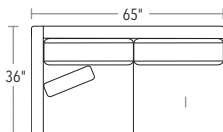

MELROSE TOO

MELROSE TOO IS A MODERN SECTIONAL WITH A LOW WOOD BASE, SIMPLE LINES, SLIM TRACK ARMS, AND A SMOOTH BACK. IT'S CUSTOMIZABLE, SO IT CAN SUIT A VARIETY OF DESIGN STYLES.

SECTIONAL PIECES

SECTIONAL PIECES ARE AVAILABLE IN BOTH LEFT AND RIGHT CONFIGURATIONS. HEIGHT OF EACH PIECE IS 34"H.

20/72-2197 LEFT-FACING TWO SEAT

20/72-2198 RIGHT-FACING TWO SEAT

20/72-2202 ARMLESS ONE-SEAT

20/72-2195 LEFT-FACING CHAISE

20/72-2196 RIGHT-FACING CHAISE

20/72-2200 RIGHT OPEN END

20/72-2201 LEFT OPEN END

20/72-2199 SQUARE CORNER

TRY
THESE POPULAR
SECTIONAL
CONFIGURATIONS

TWO PIECE
20/72-2195, 20/72-2198

THREE PIECE
20/72-2197, 20/72-2198, 20/72-2199

FOUR PIECE
20/72-2197, 20/72-2198,
20/72-2202, 20/72-2199

RIGHT OPEN END
20/72-2197, 20/72-2199, 20/72-2200