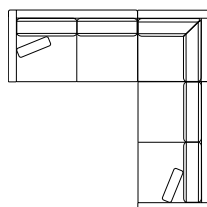

SOFAS AND CHAIR ARE 34"H. OTTOMAN IS 17"H.

SECTIONAL PIECES

SECTIONAL PIECES ARE AVAILABLE IN BOTH LEFT AND RIGHT CONFIGURATIONS. HEIGHT OF EACH PIECE IS 34"H.

TRY
THESE POPULAR
SECTIONAL
CONFIGURATIONS

TWO PIECE
20/72-2195, 20/72-2198

THREE PIECE
20/72-2197, 20/72-2198, 20/72-2199

FOUR PIECE
20/72-2197, 20/72-2198,
20/72-2202, 20/72-2199

RIGHT OPEN END
20/72-2197, 20/72-2199, 20/72-2200

ETHAN ALLEN®

©2020 Ethan Allen Global, Inc.