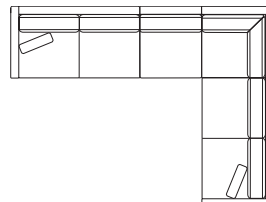

MELROSE TOO

MELROSE TOO IS A MODERN SECTIONAL WITH A LOW WOOD BASE, SIMPLE LINES, SLIM TRACK ARMS, AND A SMOOTH BACK. IT'S CUSTOMIZABLE, SO IT CAN SUIT A VARIETY OF DESIGN STYLES.

SECTIONAL PIECES

SECTIONAL PIECES ARE AVAILABLE IN BOTH LEFT AND RIGHT CONFIGURATIONS. HEIGHT OF EACH PIECE IS 34"H.

20/72-2197 LEFT-FACING TWO SEAT

20/72-2198 RIGHT-FACING TWO SEAT

20/72-2202 ARMLESS ONE-SEAT

20/72-2195 LEFT-FACING CHAISE

20/72-2196 RIGHT-FACING CHAISE

20/72-2200 RIGHT OPEN END

20/72-2201 LEFT OPEN END

20/72-2199 SQUARE CORNER

TRY
THESE POPULAR
SECTIONAL
CONFIGURATIONS

TWO PIECE
20/72-2195, 20/72-2198

THREE PIECE
20/72-2197, 20/72-2198, 20/72-2199

FOUR PIECE
20/72-2197, 20/72-2198,
20/72-2202, 20/72-2199

RIGHT OPEN END
20/72-2197, 20/72-2199, 20/72-2200