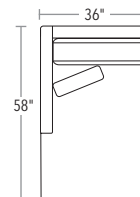

MELROSE TOO

MELROSE TOO IS A MODERN SECTIONAL WITH A LOW WOOD BASE, SIMPLE LINES, SLIM TRACK ARMS, AND A SMOOTH BACK. IT'S CUSTOMIZABLE, SO IT CAN SUIT A VARIETY OF DESIGN STYLES.

SECTIONAL PIECES

SECTIONAL PIECES ARE AVAILABLE IN BOTH LEFT AND RIGHT CONFIGURATIONS. HEIGHT OF EACH PIECE IS 34"H.

20/72-2197 LEFT-FACING TWO SEAT

20/72-2198 RIGHT-FACING TWO SEAT

20/72-2202 ARMLESS ONE-SEAT

20/72-2195 LEFT-FACING CHAISE

20/72-2196 RIGHT-FACING CHAISE

20/72-2200 RIGHT OPEN END

20/72-2201 LEFT OPEN END

20/72-2199 SQUARE CORNER

TRY
THESE POPULAR
SECTIONAL
CONFIGURATIONS

TWO PIECE
20/72-2195, 20/72-2198

THREE PIECE
20/72-2197, 20/72-2198, 20/72-2199

FOUR PIECE
20/72-2197, 20/72-2198,
20/72-2202, 20/72-2199

RIGHT OPEN END
20/72-2197, 20/72-2199, 20/72-2200