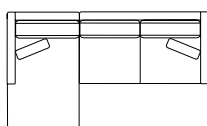

SOFAS AND CHAIR ARE 34"H. OTTOMAN IS 17"H.

SECTIONAL PIECES

SECTIONAL PIECES ARE AVAILABLE IN BOTH LEFT AND RIGHT CONFIGURATIONS. HEIGHT OF EACH PIECE IS 34"H.

TRY
THESE POPULAR
SECTIONAL
CONFIGURATIONS

TWO PIECE
20/72-2195, 20/72-2198

THREE PIECE
20/72-2197, 20/72-2198, 20/72-2199

FOUR PIECE
20/72-2197, 20/72-2198,
20/72-2202, 20/72-2199

RIGHT OPEN END
20/72-2197, 20/72-2199, 20/72-2200

ETHAN ALLEN®

©2020 Ethan Allen Global, Inc.