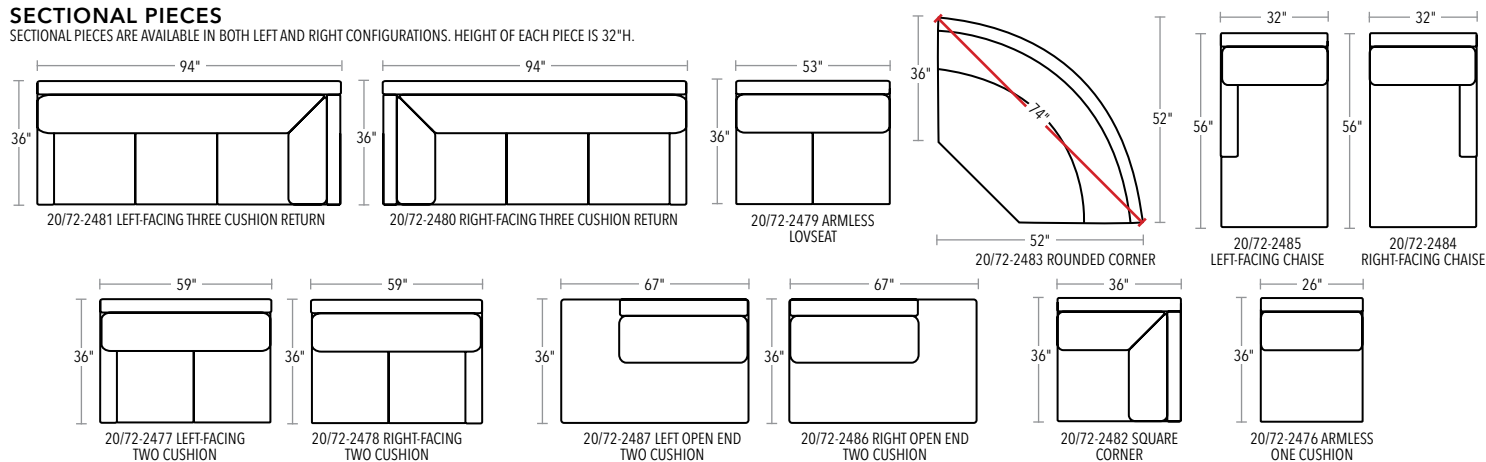

## SECTIONAL PIECES

SECTIONAL PIECES ARE AVAILABLE IN BOTH LEFT AND RIGHT CONFIGURATIONS. HEIGHT OF EACH PIECE IS 32"H.

## SOFAS, LOVESEAT, CHAIR AND OTTOMAN

SOFAS, LOVESEAT AND CHAIR ARE 32\"/>

**FOUR PIECE**  
20/72-2485, 20/72-2479, 20/72-2482, 20/72-2478

**TWO PIECE**  
20/72-2477, 20/72-2484

**THREE PIECE**  
20/72-2485, 20/72-2476, 20/72-2478