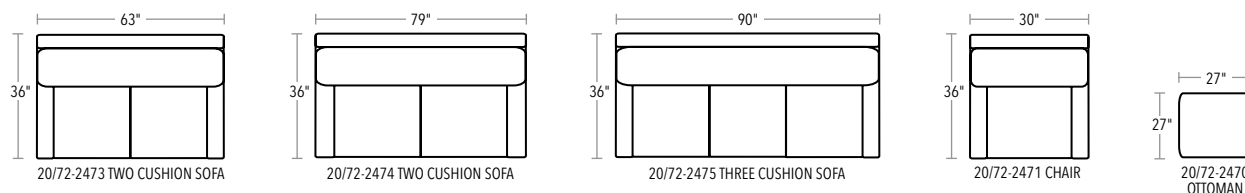

## SECTIONAL PIECES

SECTIONAL PIECES ARE AVAILABLE IN BOTH LEFT AND RIGHT CONFIGURATIONS. HEIGHT OF EACH PIECE IS 32"H.

## SOFAS, LOVESEAT, CHAIR AND OTTOMAN

SOFAS, LOVESEAT AND CHAIR ARE 32\"/>

**FOUR PIECE**  
20/72-2485, 20/72-2479, 20/72-2482, 20/72-2478

**TWO PIECE**  
20/72-2477, 20/72-2484

**THREE PIECE**  
20/72-2485, 20/72-2476, 20/72-2478