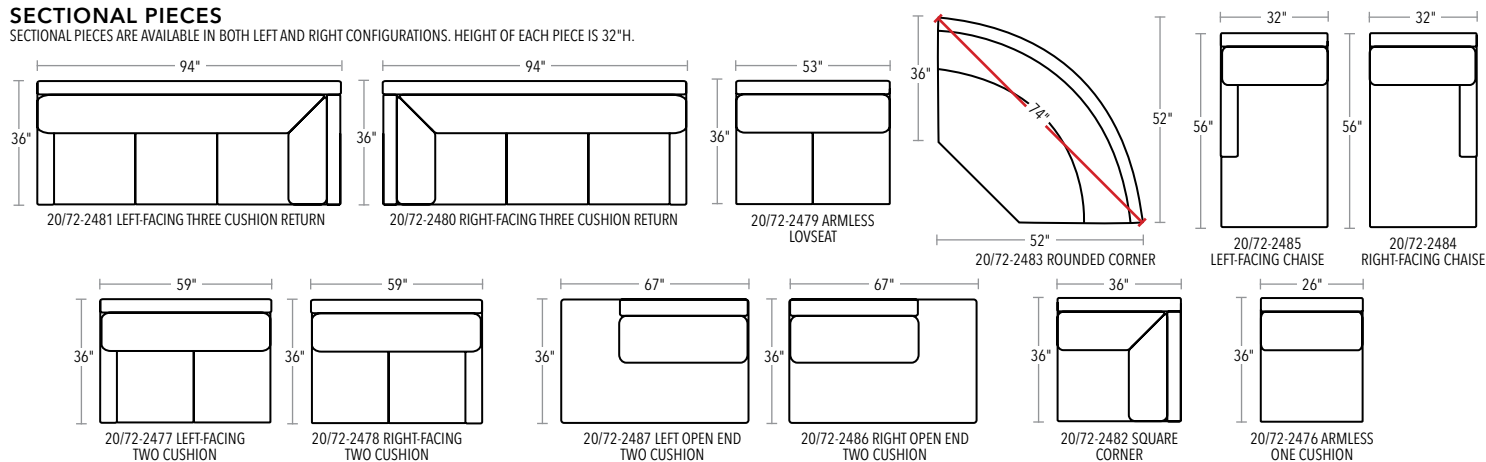

MARCUS

SOPHISTICATED MIDCENTURY-MODERN DESIGN INSPIRATION

MEETS KICK-BACK, PUT-YOUR-FEET-UP COMFORT.

SECTIONAL PIECES

SECTIONAL PIECES ARE AVAILABLE IN BOTH LEFT AND RIGHT CONFIGURATIONS. HEIGHT OF EACH PIECE IS 32"H.

SOFAS, LOVESEAT, CHAIR AND OTTOMAN

SOFAS, LOVESEAT AND CHAIR ARE 32\"/>

FOUR PIECE
20/72-2485, 20/72-2479, 20/72-2482, 20/72-2478

TWO PIECE
20/72-2477, 20/72-2484

THREE PIECE
20/72-2485, 20/72-2476, 20/72-2478