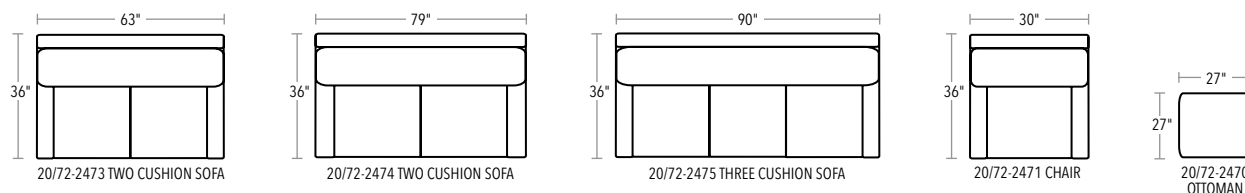

FOUR PIECE
20/72-2485, 20/72-2479, 20/72-2482, 20/72-2478