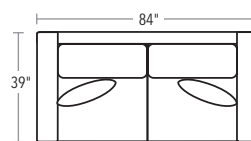

SOFA AND OTTOMAN

SOFA IS 37" H. OTTOMAN IS 17" H.

20/72-7777 THREE CUSHION SOFA

20/72-7776 TWO CUSHION SOFA

20/72-7786 TWO CUSHION SOFA

20/72-7784
OTTOMAN

TRY
THESE POPULAR
SECTIONAL
CONFIGURATIONS

FIVE PIECE
20/72-7788, 20/72-7791, 20/72-7792, 20/72-7789

THREE PIECE
20/72-7790, 20/72-7792, 20/72-7787

TWO PIECE
20/72-7790, 20/72-7787

ETHAN ALLEN®

©2020 Ethan Allen Global, Inc.