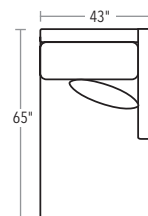

CONWAY

CHIC, COMFORTABLE, CLEAN—THE CONWAY
EXEMPLIFIES MODERN LIVABILITY. A DEEP
FRAME OFFERS A ROOMY PLACE TO RELAX.

SECTIONAL PIECES

SECTIONAL PIECES ARE AVAILABLE IN BOTH LEFT AND RIGHT CONFIGURATIONS. HEIGHT OF EACH PIECE IS 37" H.

20/72-7788 LEFT-FACING
TWO CUSHION

20/72-7787 RIGHT-FACING
TWO CUSHION

20/72-7791
SQUARE CORNER

20/72-7792
ONE CUSHION
ARMLESS

20/72-7781
TWO CUSHION
ARMLESS

20/72-7790
LEFT-FACING CHAISE

20/72-7789
RIGHT-FACING CHAISE

SOFA AND OTTOMAN

SOFA IS 37" H. OTTOMAN IS 17" H.

20/72-7777 THREE CUSHION SOFA

20/72-7776 TWO CUSHION SOFA

20/72-7786 TWO CUSHION SOFA

20/72-7784
OTTOMAN

TRY
THESE POPULAR
SECTIONAL
CONFIGURATIONS

FIVE PIECE
20/72-7788, 20/72-7791, 20/72-7792, 20/72-7789

THREE PIECE
20/72-7790, 20/72-7792, 20/72-7787

TWO PIECE
20/72-7790, 20/72-7787

ETHAN ALLEN®

©2020 Ethan Allen Global, Inc.