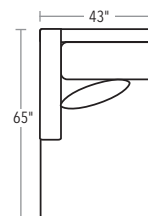

CONWAY

CHIC, COMFORTABLE, CLEAN—THE CONWAY
EXEMPLIFIES MODERN LIVABILITY. A DEEP
FRAME OFFERS A ROOMY PLACE TO RELAX.

SECTIONAL PIECES

SECTIONAL PIECES ARE AVAILABLE IN BOTH LEFT AND RIGHT CONFIGURATIONS. HEIGHT OF EACH PIECE IS 37" H.

20/72-7788 LEFT-FACING
TWO CUSHION

20/72-7787 RIGHT-FACING
TWO CUSHION

20/72-7791
SQUARE CORNER

20/72-7792
ONE CUSHION
ARMLESS

20/72-7781
TWO CUSHION
ARMLESS

20/72-7790
LEFT-FACING CHAISE

20/72-7789
RIGHT-FACING CHAISE

SOFA AND OTTOMAN

SOFA IS 37" H. OTTOMAN IS 17" H.

20/72-7777 THREE CUSHION SOFA

20/72-7776 TWO CUSHION SOFA

20/72-7786 TWO CUSHION SOFA

20/72-7784
OTTOMAN

TRY
THESE POPULAR
SECTIONAL
CONFIGURATIONS

FIVE PIECE
20/72-7788, 20/72-7791, 20/72-7792, 20/72-7789

THREE PIECE
20/72-7790, 20/72-7792, 20/72-7787

TWO PIECE
20/72-7790, 20/72-7787

ETHAN ALLEN®

©2020 Ethan Allen Global, Inc.