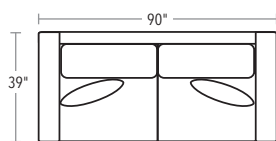

CONWAY

CHIC, COMFORTABLE, CLEAN—THE CONWAY
EXEMPLIFIES MODERN LIVABILITY. A DEEP
FRAME OFFERS A ROOMY PLACE TO RELAX.

SECTIONAL PIECES

SECTIONAL PIECES ARE AVAILABLE IN BOTH LEFT AND RIGHT CONFIGURATIONS. HEIGHT OF EACH PIECE IS 37" H.

20/72-7788 LEFT-FACING
TWO CUSHION

20/72-7787 RIGHT-FACING
TWO CUSHION

20/72-7791
SQUARE CORNER

20/72-7792
ONE CUSHION
ARMLESS

20/72-7781
TWO CUSHION
ARMLESS

20/72-7790
LEFT-FACING CHAISE

20/72-7789
RIGHT-FACING CHAISE

SOFA AND OTTOMAN

SOFA IS 37" H. OTTOMAN IS 17" H.

20/72-7777 THREE CUSHION SOFA

20/72-7776 TWO CUSHION SOFA

20/72-7786 TWO CUSHION SOFA

20/72-7784
OTTOMAN

TRY
THESE POPULAR
SECTIONAL
CONFIGURATIONS

FIVE PIECE
20/72-7788, 20/72-7791, 20/72-7792, 20/72-7789