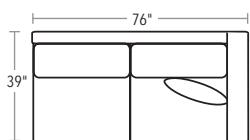

CONWAY

CHIC, COMFORTABLE, CLEAN—THE CONWAY
EXEMPLIFIES MODERN LIVABILITY. A DEEP
FRAME OFFERS A ROOMY PLACE TO RELAX.

SECTIONAL PIECES

SECTIONAL PIECES ARE AVAILABLE IN BOTH LEFT AND RIGHT CONFIGURATIONS. HEIGHT OF EACH PIECE IS 37" H.

20/72-7788 LEFT-FACING
TWO CUSHION

20/72-7787 RIGHT-FACING
TWO CUSHION

20/72-7791
SQUARE CORNER

20/72-7792
ONE CUSHION
ARMLESS

20/72-7781
TWO CUSHION
ARMLESS

20/72-7790
LEFT-FACING CHAISE

20/72-7789
RIGHT-FACING CHAISE

SOFA AND OTTOMAN

SOFA IS 37" H. OTTOMAN IS 17" H.

20/72-7777 THREE CUSHION SOFA

20/72-7776 TWO CUSHION SOFA

20/72-7786 TWO CUSHION SOFA

20/72-7784
OTTOMAN

TRY
THESE POPULAR
SECTIONAL
CONFIGURATIONS

FIVE PIECE
20/72-7788, 20/72-7791, 20/72-7792, 20/72-7789