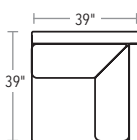

20/72-7791
SQUARE CORNER