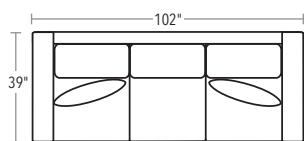

CONWAY

CHIC, COMFORTABLE, CLEAN—THE CONWAY
EXEMPLIFIES MODERN LIVABILITY. A DEEP
FRAME OFFERS A ROOMY PLACE TO RELAX.

SECTIONAL PIECES

SECTIONAL PIECES ARE AVAILABLE IN BOTH LEFT AND RIGHT CONFIGURATIONS. HEIGHT OF EACH PIECE IS 37" H.

20/72-7788 LEFT-FACING
TWO CUSHION

20/72-7787 RIGHT-FACING
TWO CUSHION

20/72-7791
SQUARE CORNER

20/72-7792
ONE CUSHION
ARMLESS

20/72-7781
TWO CUSHION
ARMLESS

20/72-7790
LEFT-FACING CHAISE

20/72-7789
RIGHT-FACING CHAISE

SOFA AND OTTOMAN

SOFA IS 37" H. OTTOMAN IS 17" H.

20/72-7777 THREE CUSHION SOFA

20/72-7776 TWO CUSHION SOFA

20/72-7786 TWO CUSHION SOFA

20/72-7784
OTTOMAN

TRY
THESE POPULAR
SECTIONAL
CONFIGURATIONS

FIVE PIECE
20/72-7788, 20/72-7791, 20/72-7792, 20/72-7789