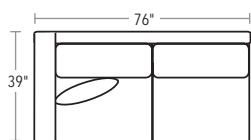

CONWAY

CHIC, COMFORTABLE, CLEAN—THE CONWAY
EXEMPLIFIES MODERN LIVABILITY. A DEEP
FRAME OFFERS A ROOMY PLACE TO RELAX.

SECTIONAL PIECES

SECTIONAL PIECES ARE AVAILABLE IN BOTH LEFT AND RIGHT CONFIGURATIONS. HEIGHT OF EACH PIECE IS 37" H.

20/72-7788 LEFT-FACING
TWO CUSHION

20/72-7787 RIGHT-FACING
TWO CUSHION

20/72-7791
SQUARE CORNER

20/72-7792
ONE CUSHION
ARMLESS

20/72-7781
TWO CUSHION
ARMLESS

20/72-7790
LEFT-FACING CHAISE

20/72-7789
RIGHT-FACING CHAISE

SOFA AND OTTOMAN

SOFA IS 37" H. OTTOMAN IS 17" H.

20/72-7777 THREE CUSHION SOFA

20/72-7776 TWO CUSHION SOFA

20/72-7786 TWO CUSHION SOFA

20/72-7784
OTTOMAN

TRY
THESE POPULAR
SECTIONAL
CONFIGURATIONS

FIVE PIECE
20/72-7788, 20/72-7791, 20/72-7792, 20/72-7789