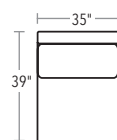

CONWAY

CHIC, COMFORTABLE, CLEAN—THE CONWAY
EXEMPLIFIES MODERN LIVABILITY. A DEEP
FRAME OFFERS A ROOMY PLACE TO RELAX.

SECTIONAL PIECES

SECTIONAL PIECES ARE AVAILABLE IN BOTH LEFT AND RIGHT CONFIGURATIONS. HEIGHT OF EACH PIECE IS 37" H.

20/72-7788 LEFT-FACING
TWO CUSHION

20/72-7787 RIGHT-FACING
TWO CUSHION

20/72-7791
SQUARE CORNER

20/72-7792
ONE CUSHION
ARMLESS

20/72-7781
TWO CUSHION
ARMLESS

20/72-7790
LEFT-FACING CHAISE

20/72-7789
RIGHT-FACING CHAISE

SOFA AND OTTOMAN

SOFA IS 37" H. OTTOMAN IS 17" H.

20/72-7777 THREE CUSHION SOFA

20/72-7776 TWO CUSHION SOFA

20/72-7786 TWO CUSHION SOFA

20/72-7784
OTTOMAN

TRY
THESE POPULAR
SECTIONAL
CONFIGURATIONS

FIVE PIECE
20/72-7788, 20/72-7791, 20/72-7792, 20/72-7789