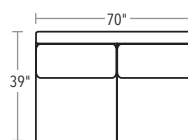

CONWAY

CHIC, COMFORTABLE, CLEAN—THE CONWAY
EXEMPLIFIES MODERN LIVABILITY. A DEEP
FRAME OFFERS A ROOMY PLACE TO RELAX.

SECTIONAL PIECES

SECTIONAL PIECES ARE AVAILABLE IN BOTH LEFT AND RIGHT CONFIGURATIONS. HEIGHT OF EACH PIECE IS 37" H.

20/72-7788 LEFT-FACING
TWO CUSHION

20/72-7787 RIGHT-FACING
TWO CUSHION

20/72-7791
SQUARE CORNER

20/72-7792
ONE CUSHION
ARMLESS

20/72-7781
TWO CUSHION
ARMLESS

20/72-7790
LEFT-FACING CHAISE

20/72-7789
RIGHT-FACING CHAISE

SOFA AND OTTOMAN

SOFA IS 37" H. OTTOMAN IS 17" H.

20/72-7777 THREE CUSHION SOFA

20/72-7776 TWO CUSHION SOFA

20/72-7786 TWO CUSHION SOFA

20/72-7784
OTTOMAN

TRY
THESE POPULAR
SECTIONAL
CONFIGURATIONS

FIVE PIECE
20/72-7788, 20/72-7791, 20/72-7792, 20/72-7789