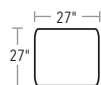

## SOFA, LOVESEAT AND OTTOMAN

SOFA AND LOVESEAT ARE 32"H. OTTOMAN IS 19"H.

20/72-2453 THREE CUSHION SOFA

20/72-2450 OTTOMAN

20/72-2452 TWO CUSHION SOFA

## SECTIONAL PIECES

SECTIONAL PIECES ARE AVAILABLE IN BOTH LEFT AND RIGHT CONFIGURATIONS. HEIGHT OF EACH PIECE IS 32"H.

20/72-2455 LEFT-FACING THREE CUSHION RETURN

20/72-2454 RIGHT-FACING THREE CUSHION RETURN