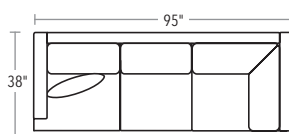

## SOFA, LOVESEAT AND OTTOMAN

SOFA AND LOVESEAT ARE 32"H. OTTOMAN IS 19"H.

20/72-2453 THREE CUSHION SOFA

20/72-2450 OTTOMAN

20/72-2452 TWO CUSHION SOFA

## SECTIONAL PIECES

SECTIONAL PIECES ARE AVAILABLE IN BOTH LEFT AND RIGHT CONFIGURATIONS. HEIGHT OF EACH PIECE IS 32"H.

20/72-2455 LEFT-FACING THREE CUSHION RETURN

20/72-2454 RIGHT-FACING THREE CUSHION RETURN

**TWO PIECE**  
20/72-2457, 20/72-2458

**THREE PIECE**  
20/72-2457, 20/72-2460, 20/72-2456

**FOUR PIECE**  
20/72-2459, 20/72-2462, 20/72-2460, 20/72-2456

**TRY**  
THESE POPULAR  
SECTIONAL  
CONFIGURATIONS