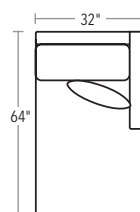

20/72-2458 RIGHT-FACING CHAISE