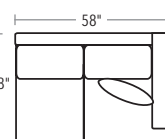

20/72-2456 RIGHT-FACING TWO CUSHION