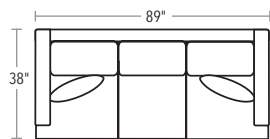

## SOFA, LOVESEAT AND OTTOMAN

SOFA AND LOVESEAT ARE 32"H. OTTOMAN IS 19"H.

20/72-2453 THREE CUSHION SOFA

20/72-2450 OTTOMAN

20/72-2452 TWO CUSHION SOFA

## SECTIONAL PIECES

SECTIONAL PIECES ARE AVAILABLE IN BOTH LEFT AND RIGHT CONFIGURATIONS. HEIGHT OF EACH PIECE IS 32"H.

20/72-2455 LEFT-FACING THREE CUSHION RETURN

20/72-2454 RIGHT-FACING THREE CUSHION RETURN

**TWO PIECE**  
20/72-2457, 20/72-2458

**THREE PIECE**  
20/72-2457, 20/72-2460, 20/72-2456

**FOUR PIECE**  
20/72-2459, 20/72-2462, 20/72-2460, 20/72-2456

**TRY**  
THESE POPULAR  
SECTIONAL  
CONFIGURATIONS