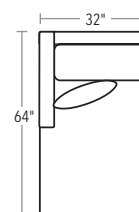

## SOFA, LOVESEAT AND OTTOMAN

SOFA AND LOVESEAT ARE 32"H. OTTOMAN IS 19"H.

20/72-2453 THREE CUSHION SOFA

20/72-2450 OTTOMAN

20/72-2452 TWO CUSHION SOFA

## SECTIONAL PIECES

SECTIONAL PIECES ARE AVAILABLE IN BOTH LEFT AND RIGHT CONFIGURATIONS. HEIGHT OF EACH PIECE IS 32"H.

20/72-2455 LEFT-FACING THREE CUSHION RETURN

20/72-2454 RIGHT-FACING THREE CUSHION RETURN

**TWO PIECE**  
20/72-2457, 20/72-2458

**THREE PIECE**  
20/72-2457, 20/72-2460, 20/72-2456

**FOUR PIECE**  
20/72-2459, 20/72-2462, 20/72-2460, 20/72-2456

**TRY**  
THESE POPULAR  
SECTIONAL  
CONFIGURATIONS