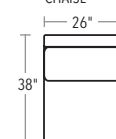

## SOFA, LOVESEAT AND OTTOMAN

SOFA AND LOVESEAT ARE 32"H. OTTOMAN IS 19"H.

20/72-2453 THREE CUSHION SOFA

20/72-2450 OTTOMAN

20/72-2452 TWO CUSHION SOFA

## SECTIONAL PIECES

SECTIONAL PIECES ARE AVAILABLE IN BOTH LEFT AND RIGHT CONFIGURATIONS. HEIGHT OF EACH PIECE IS 32"H.

20/72-2455 LEFT-FACING THREE CUSHION RETURN

20/72-2454 RIGHT-FACING THREE CUSHION RETURN

20/72-2459 LEFT-FACING CHAISE

20/72-2458 RIGHT-FACING CHAISE

20/72-2457 LEFT-FACING TWO CUSHION SOFA

20/72-2456 RIGHT-FACING TWO CUSHION

20/72-2460 SQUARE CORNER

20/72-2462 TWO CUSHION ARMLESS

20/72-2461 ONE CUSHION ARMLESS

**TWO PIECE**  
20/72-2457, 20/72-2458

**THREE PIECE**  
20/72-2457, 20/72-2460, 20/72-2456

**FOUR PIECE**  
20/72-2459, 20/72-2462, 20/72-2460, 20/72-2456

**TRY**  
THESE POPULAR  
SECTIONAL  
CONFIGURATIONS