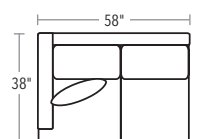

20/72-2457 LEFT-FACING TWO CUSHION SOFA