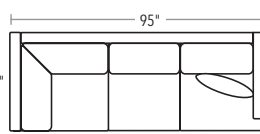

## SOFA, LOVESEAT AND OTTOMAN

SOFA AND LOVESEAT ARE 32"H. OTTOMAN IS 19"H.

20/72-2453 THREE CUSHION SOFA

20/72-2450 OTTOMAN

20/72-2452 TWO CUSHION SOFA

## SECTIONAL PIECES

SECTIONAL PIECES ARE AVAILABLE IN BOTH LEFT AND RIGHT CONFIGURATIONS. HEIGHT OF EACH PIECE IS 32"H.

20/72-2455 LEFT-FACING THREE CUSHION RETURN

20/72-2454 RIGHT-FACING THREE CUSHION RETURN

**TWO PIECE**  
20/72-2457, 20/72-2458

**THREE PIECE**  
20/72-2457, 20/72-2460, 20/72-2456

**FOUR PIECE**  
20/72-2459, 20/72-2462, 20/72-2460, 20/72-2456

**TRY**  
THESE POPULAR  
SECTIONAL  
CONFIGURATIONS