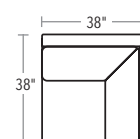

## SOFA, LOVESEAT AND OTTOMAN

SOFA AND LOVESEAT ARE 32"H. OTTOMAN IS 19"H.

20/72-2453 THREE CUSHION SOFA

20/72-2450 OTTOMAN

20/72-2452 TWO CUSHION SOFA

## SECTIONAL PIECES

SECTIONAL PIECES ARE AVAILABLE IN BOTH LEFT AND RIGHT CONFIGURATIONS. HEIGHT OF EACH PIECE IS 32"H.

20/72-2455 LEFT-FACING THREE CUSHION RETURN

20/72-2454 RIGHT-FACING THREE CUSHION RETURN

20/72-2459 LEFT-FACING CHAISE

20/72-2458 RIGHT-FACING CHAISE

20/72-2457 LEFT-FACING TWO CUSHION SOFA

20/72-2456 RIGHT-FACING TWO CUSHION

20/72-2460 SQUARE CORNER

20/72-2462 TWO CUSHION ARMLESS

20/72-2461 ONE CUSHION ARMLESS

**TWO PIECE**  
20/72-2457, 20/72-2458

**THREE PIECE**  
20/72-2457, 20/72-2460, 20/72-2456

**FOUR PIECE**  
20/72-2459, 20/72-2462, 20/72-2460, 20/72-2456

**TRY**  
THESE POPULAR  
SECTIONAL  
CONFIGURATIONS