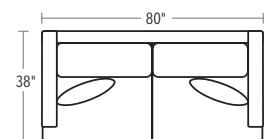

## SOFA, LOVESEAT AND OTTOMAN

SOFA AND LOVESEAT ARE 32"H. OTTOMAN IS 19"H.

20/72-2453 THREE CUSHION SOFA

20/72-2450 OTTOMAN

20/72-2452 TWO CUSHION SOFA

## SECTIONAL PIECES

SECTIONAL PIECES ARE AVAILABLE IN BOTH LEFT AND RIGHT CONFIGURATIONS. HEIGHT OF EACH PIECE IS 32"H.

20/72-2455 LEFT-FACING THREE CUSHION RETURN

20/72-2454 RIGHT-FACING THREE CUSHION RETURN

**TWO PIECE**  
20/72-2457, 20/72-2458

**THREE PIECE**  
20/72-2457, 20/72-2460, 20/72-2456

**FOUR PIECE**  
20/72-2459, 20/72-2462, 20/72-2460, 20/72-2456

**TRY**  
THESE POPULAR  
SECTIONAL  
CONFIGURATIONS