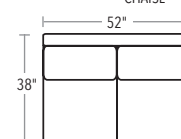

## SOFA, LOVESEAT AND OTTOMAN

SOFA AND LOVESEAT ARE 32"H. OTTOMAN IS 19"H.

20/72-2453 THREE CUSHION SOFA

20/72-2450 OTTOMAN

20/72-2452 TWO CUSHION SOFA

## SECTIONAL PIECES

SECTIONAL PIECES ARE AVAILABLE IN BOTH LEFT AND RIGHT CONFIGURATIONS. HEIGHT OF EACH PIECE IS 32"H.

20/72-2455 LEFT-FACING THREE CUSHION RETURN

20/72-2454 RIGHT-FACING THREE CUSHION RETURN

20/72-2459 LEFT-FACING CHAISE

20/72-2458 RIGHT-FACING CHAISE

20/72-2457 LEFT-FACING TWO CUSHION SOFA

20/72-2456 RIGHT-FACING TWO CUSHION

20/72-2460 SQUARE CORNER

20/72-2462 TWO CUSHION ARMLESS

20/72-2461 ONE CUSHION ARMLESS

**TWO PIECE**  
20/72-2457, 20/72-2458

**THREE PIECE**  
20/72-2457, 20/72-2460, 20/72-2456

**FOUR PIECE**  
20/72-2459, 20/72-2462, 20/72-2460, 20/72-2456

**TRY**  
THESE POPULAR  
SECTIONAL  
CONFIGURATIONS