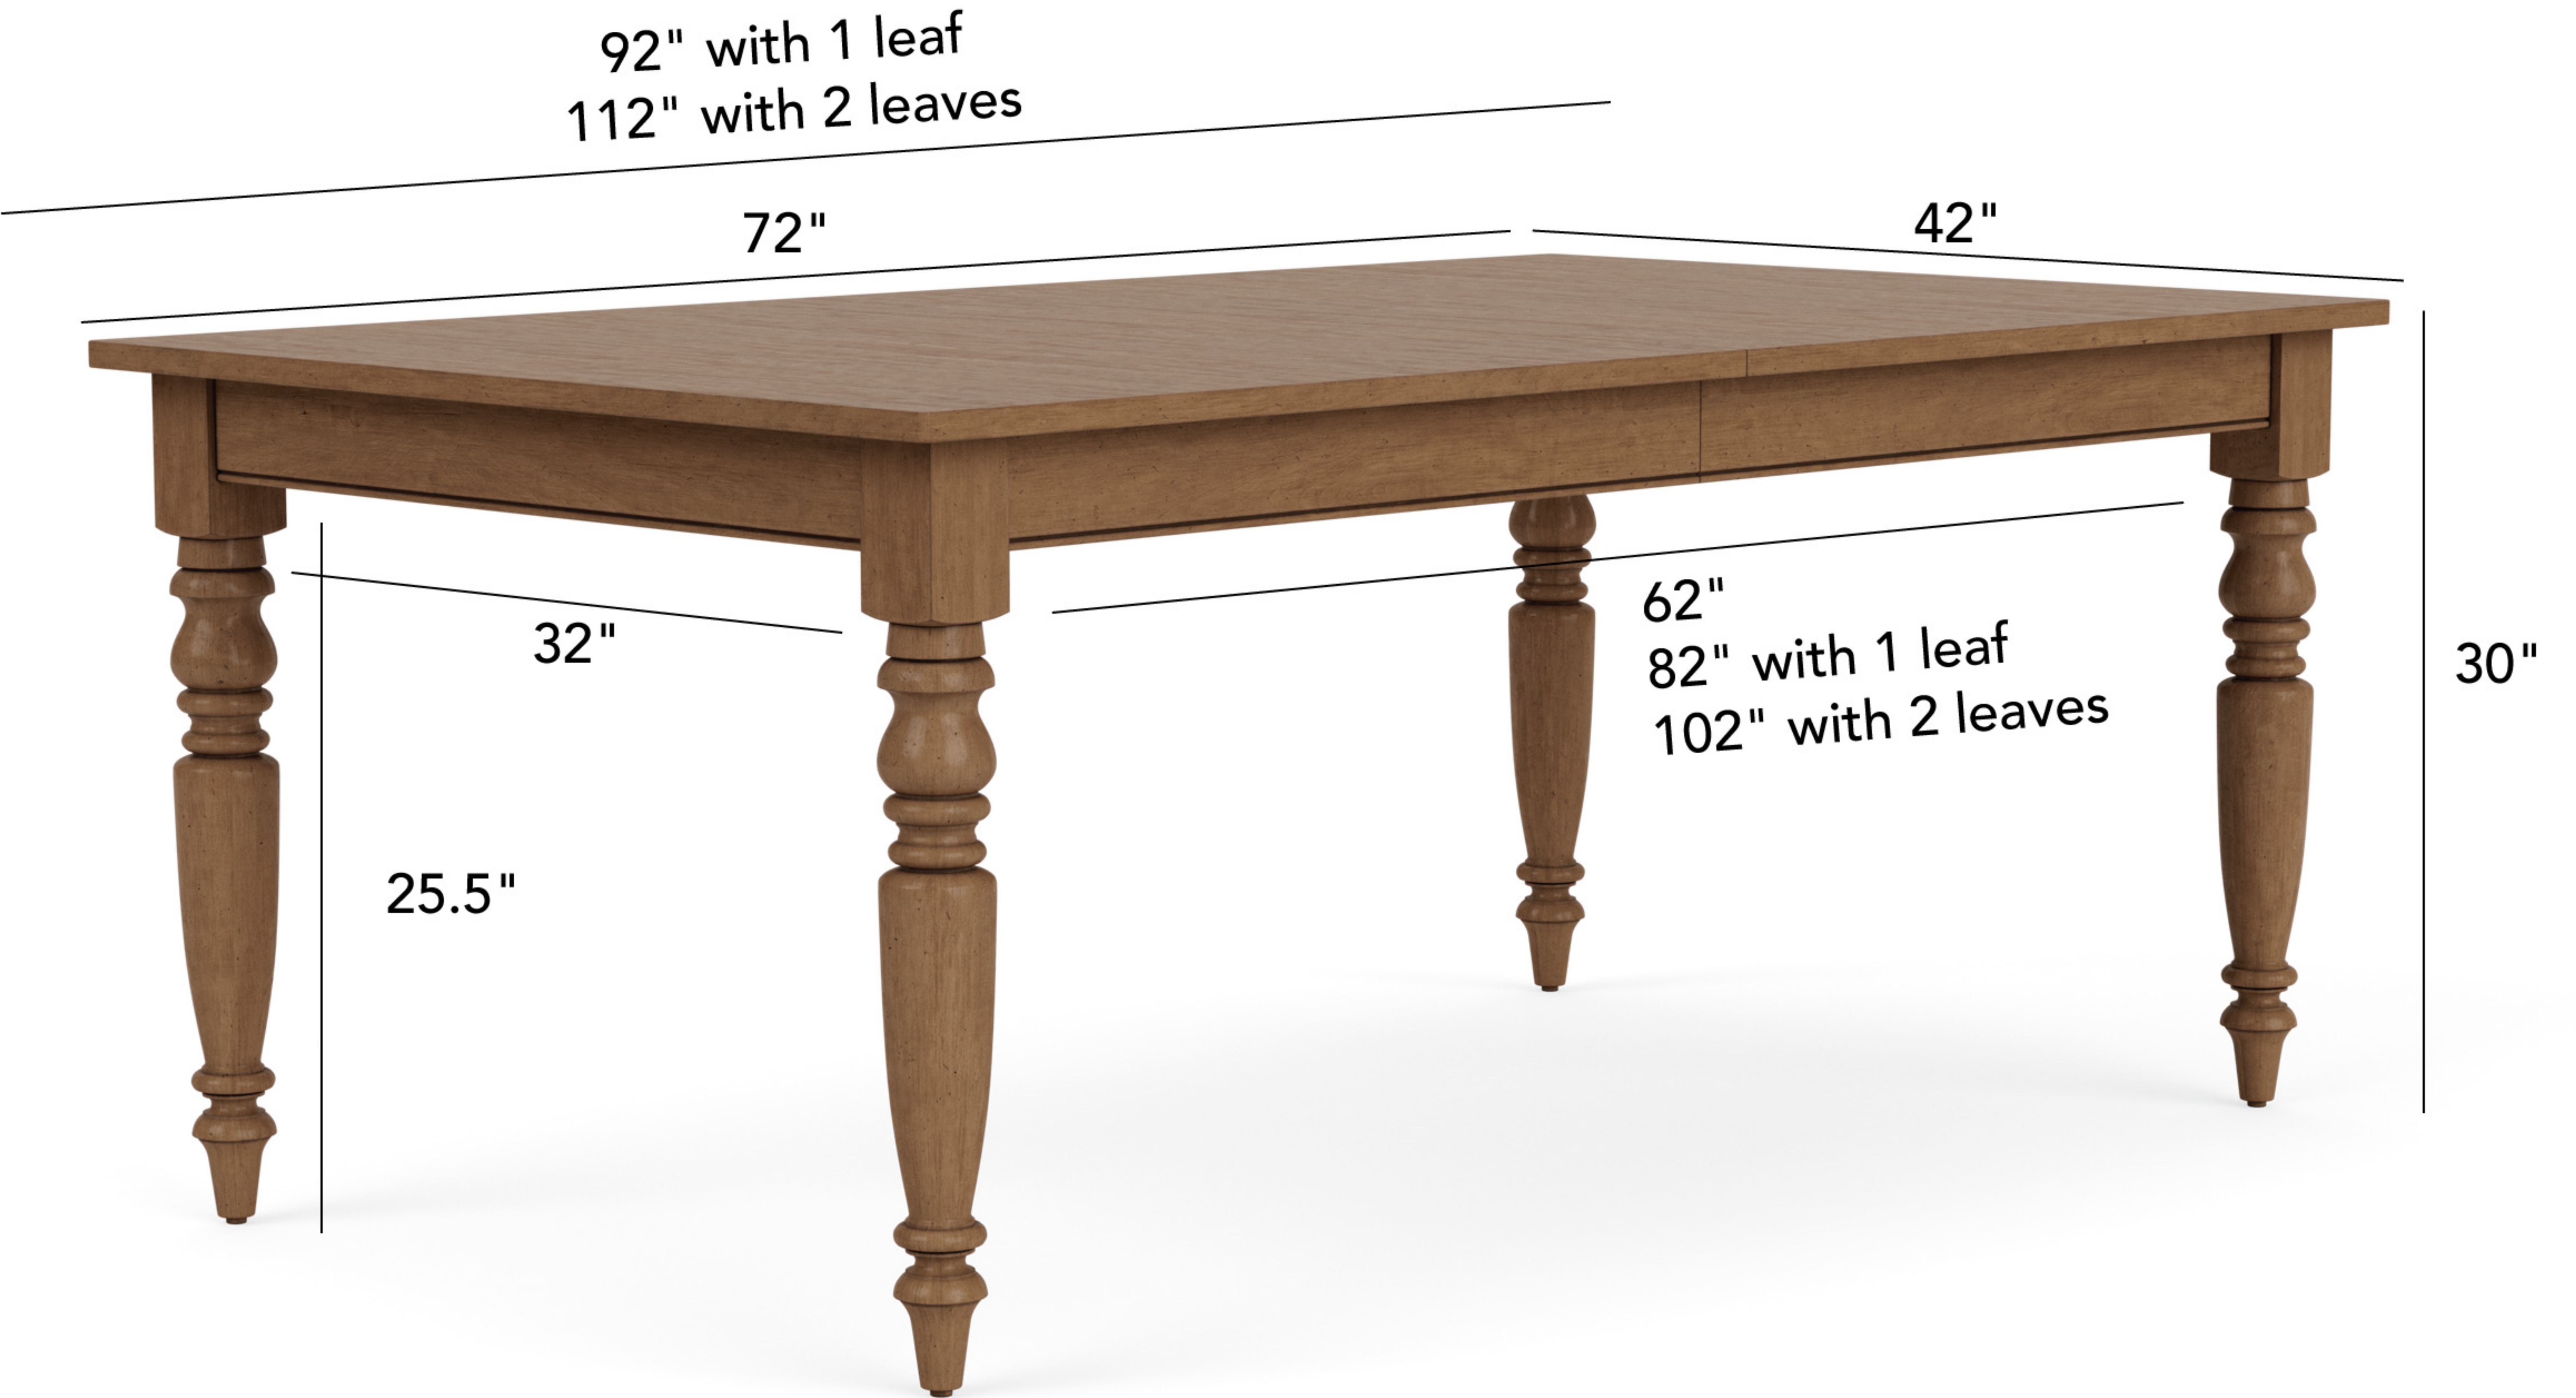

LH Guilford

92" with 1 leaf
112" with 2 leaves

72"

42"

32.5"

25.5"

62.5"
82.5" with 1 leaf
102.5" with 2 leaves

30"

LJ Parsons

LK Avery

92" with 1 leaf
112" with 2 leaves

72"

42"

32.5"

25.5"

62.5"
82.5" with 1 leaf
102.5" with 2 leaves

30"

LM Kasen

LN Miller

92" with 1 leaf
112" with 2 leaves

72"

42"

32.5"

25.5"

62.5"
82.5" with 1 leaf
102.5" with 2 leaves

30"

LR Champlain