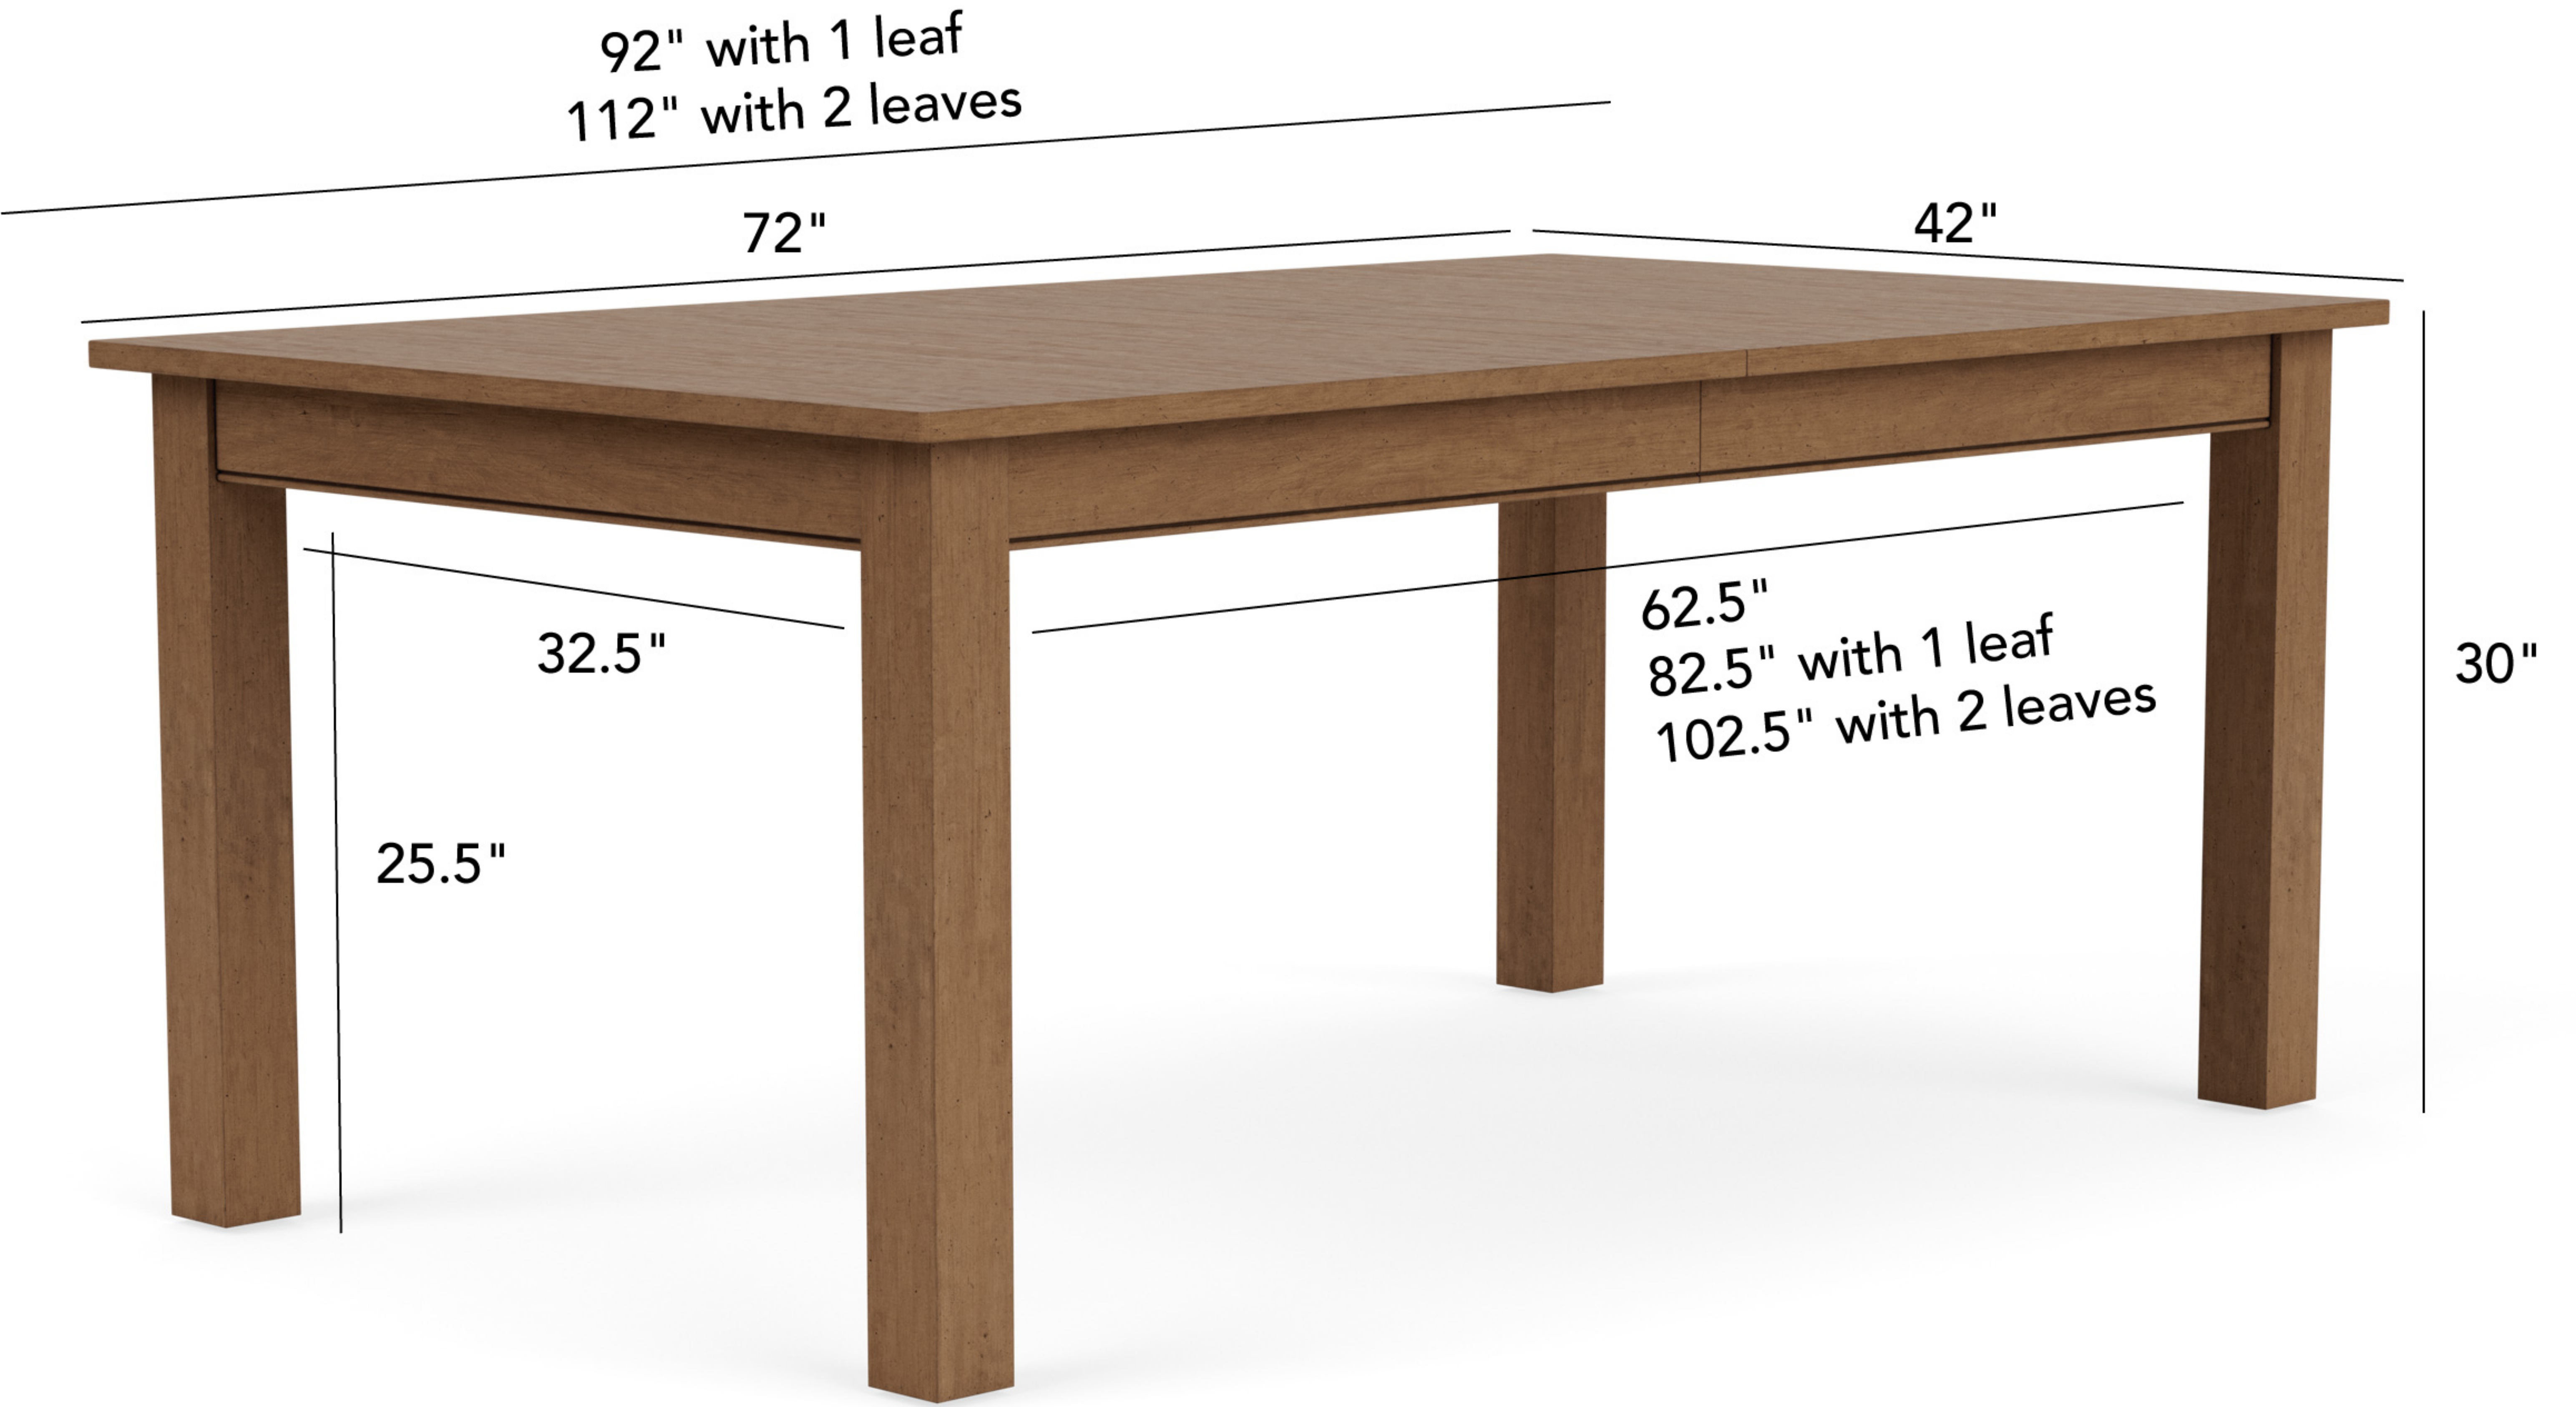

LB Cranbrook

92" with 1 leaf
112" with 2 leaves

72"

42"

21.125"

25.5"

61.125"
81.125" with 1 leaf
101.125" with 2 leaves

30"

LH Guilford

92" with 1 leaf
112" with 2 leaves

72"

42"

32.5"

25.5"

62.5"
82.5" with 1 leaf
102.5" with 2 leaves

30"

30"

LM Kasen

LN Miller

92" with 1 leaf
112" with 2 leaves

72"

42"

32.5"

25.5"

62.5"
82.5" with 1 leaf
102.5" with 2 leaves

30"

LR Champlain