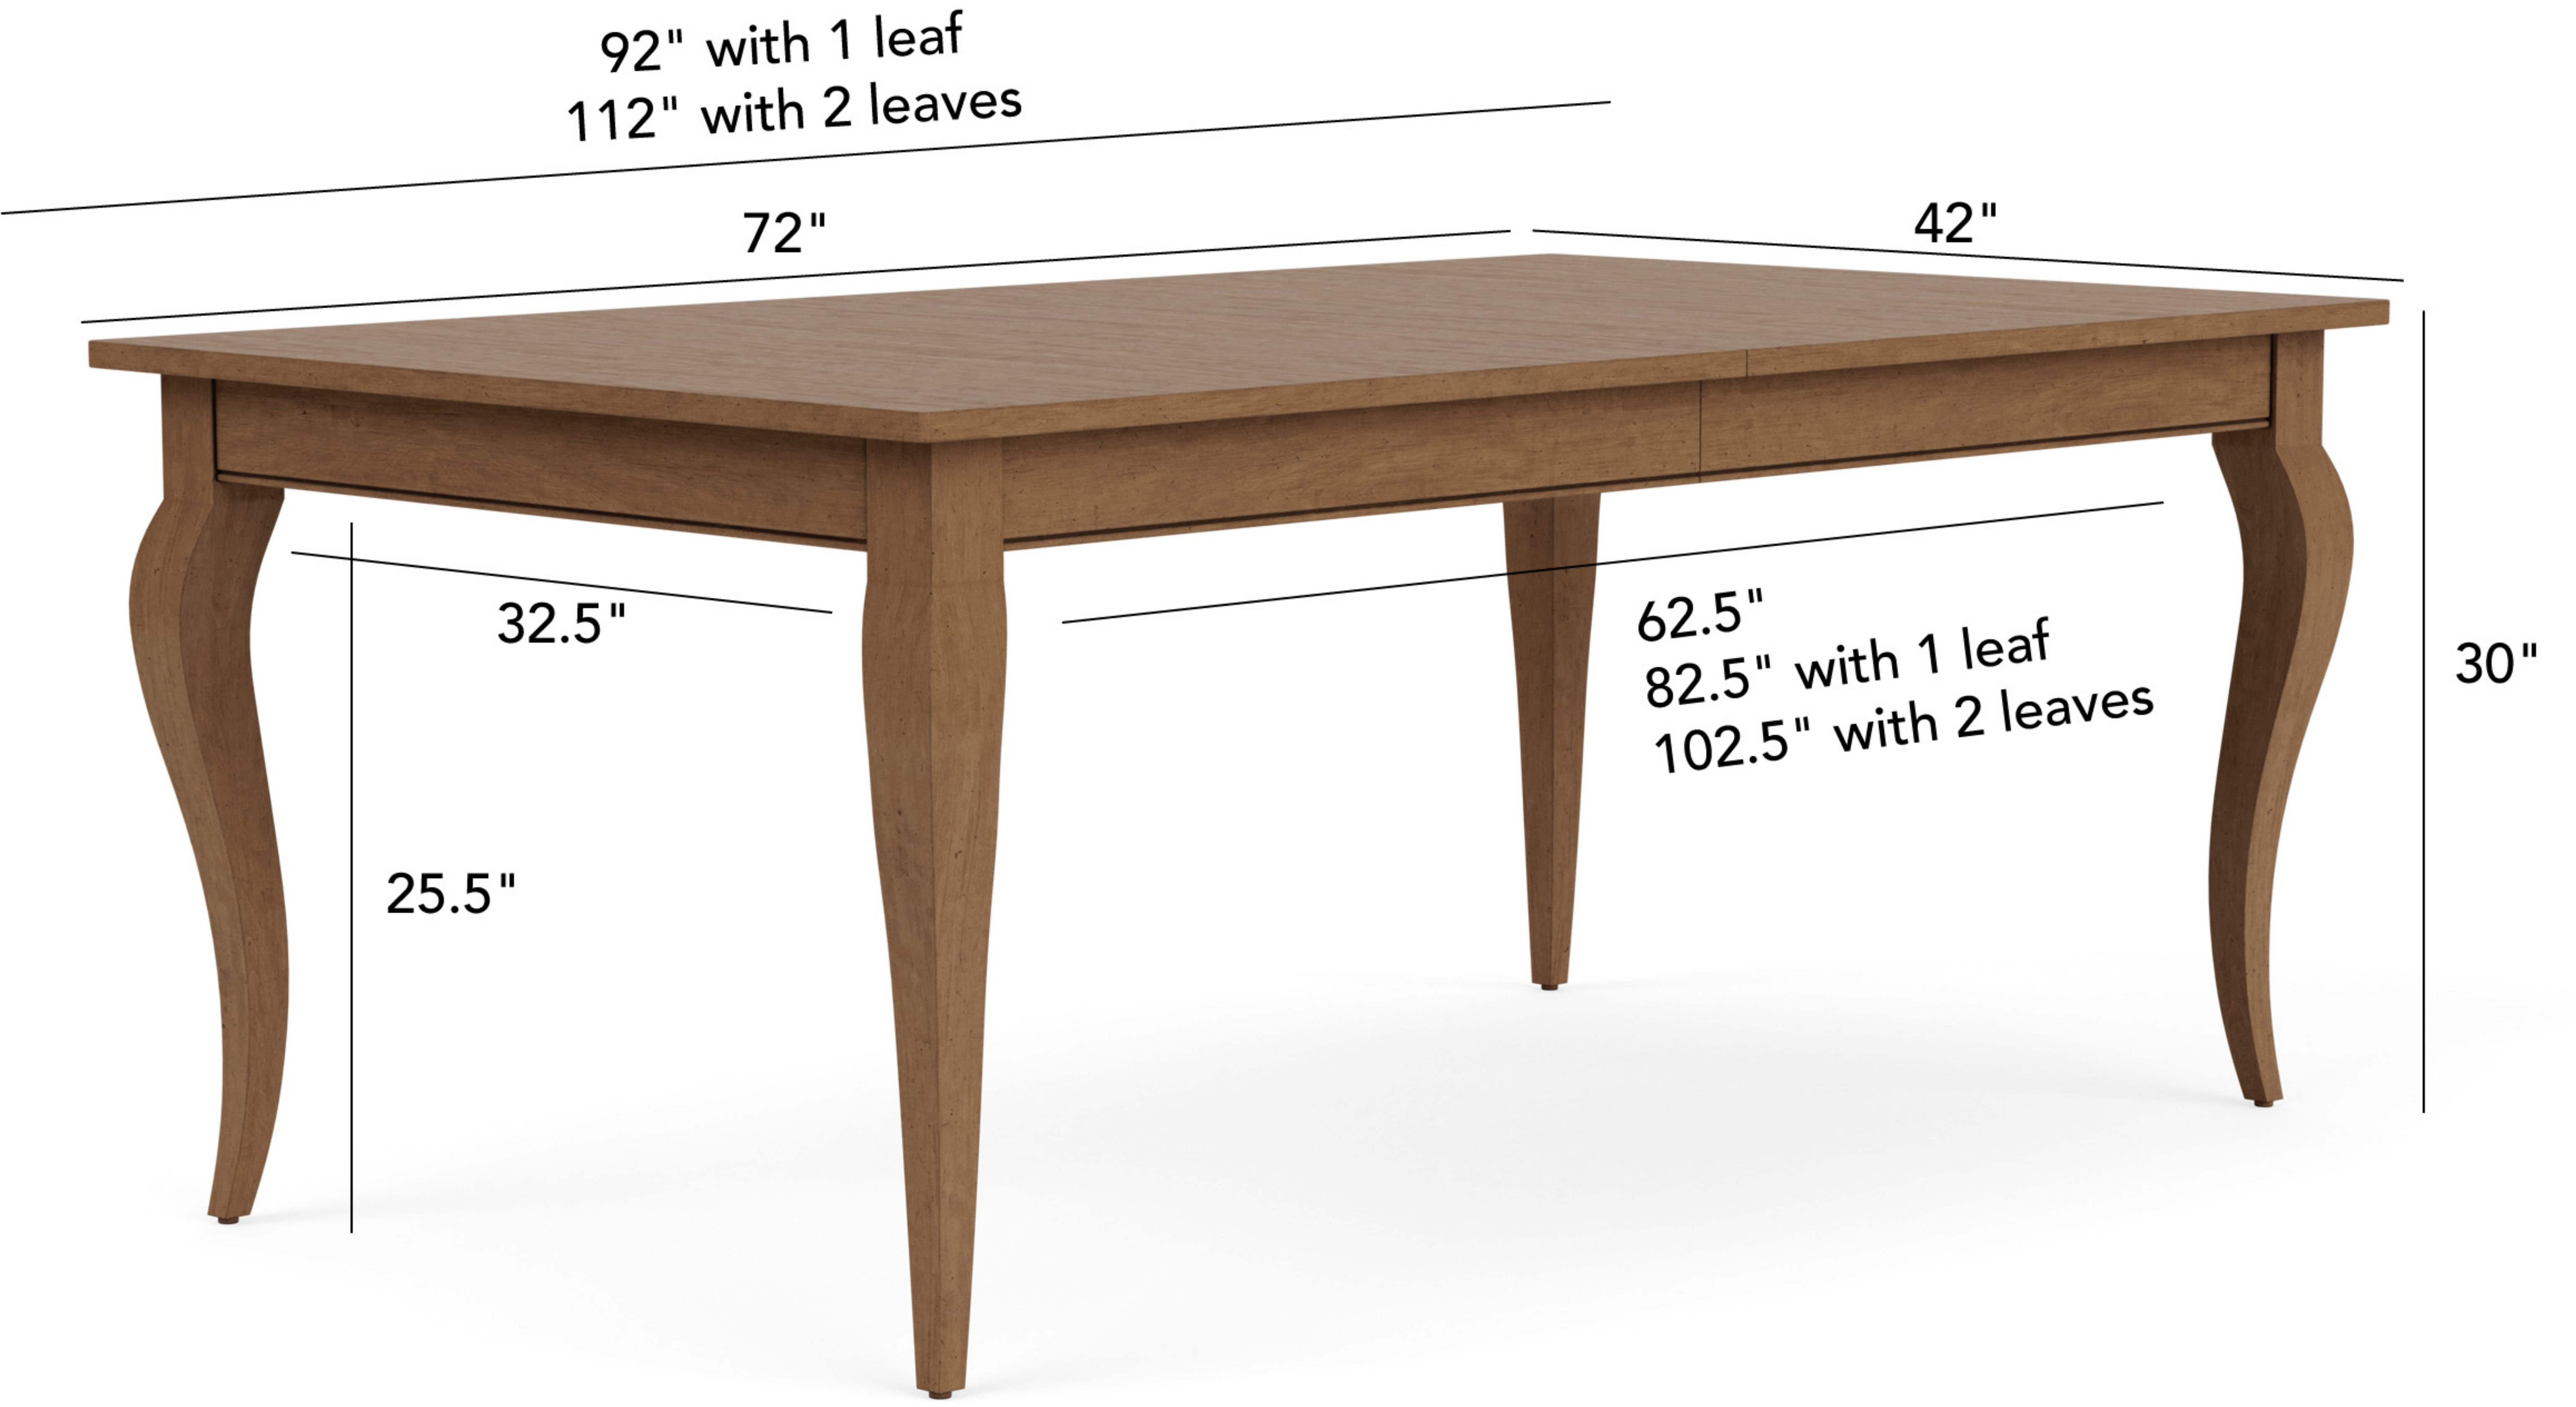

LH Guilford

92" with 1 leaf
112" with 2 leaves

72"

42"

32.5"

25.5"

62.5"
82.5" with 1 leaf
102.5" with 2 leaves

30"

LJ Parsons

LK Avery

92" with 1 leaf
112" with 2 leaves

72"

42"

32.5"

25.5"

62.5"
82.5" with 1 leaf
102.5" with 2 leaves

30"

LM Kasen

LN Miller

92" with 1 leaf
112" with 2 leaves

72"

42"

32.5"

25.5"

62.5"
82.5" with 1 leaf
102.5" with 2 leaves

30"

LR Champlain