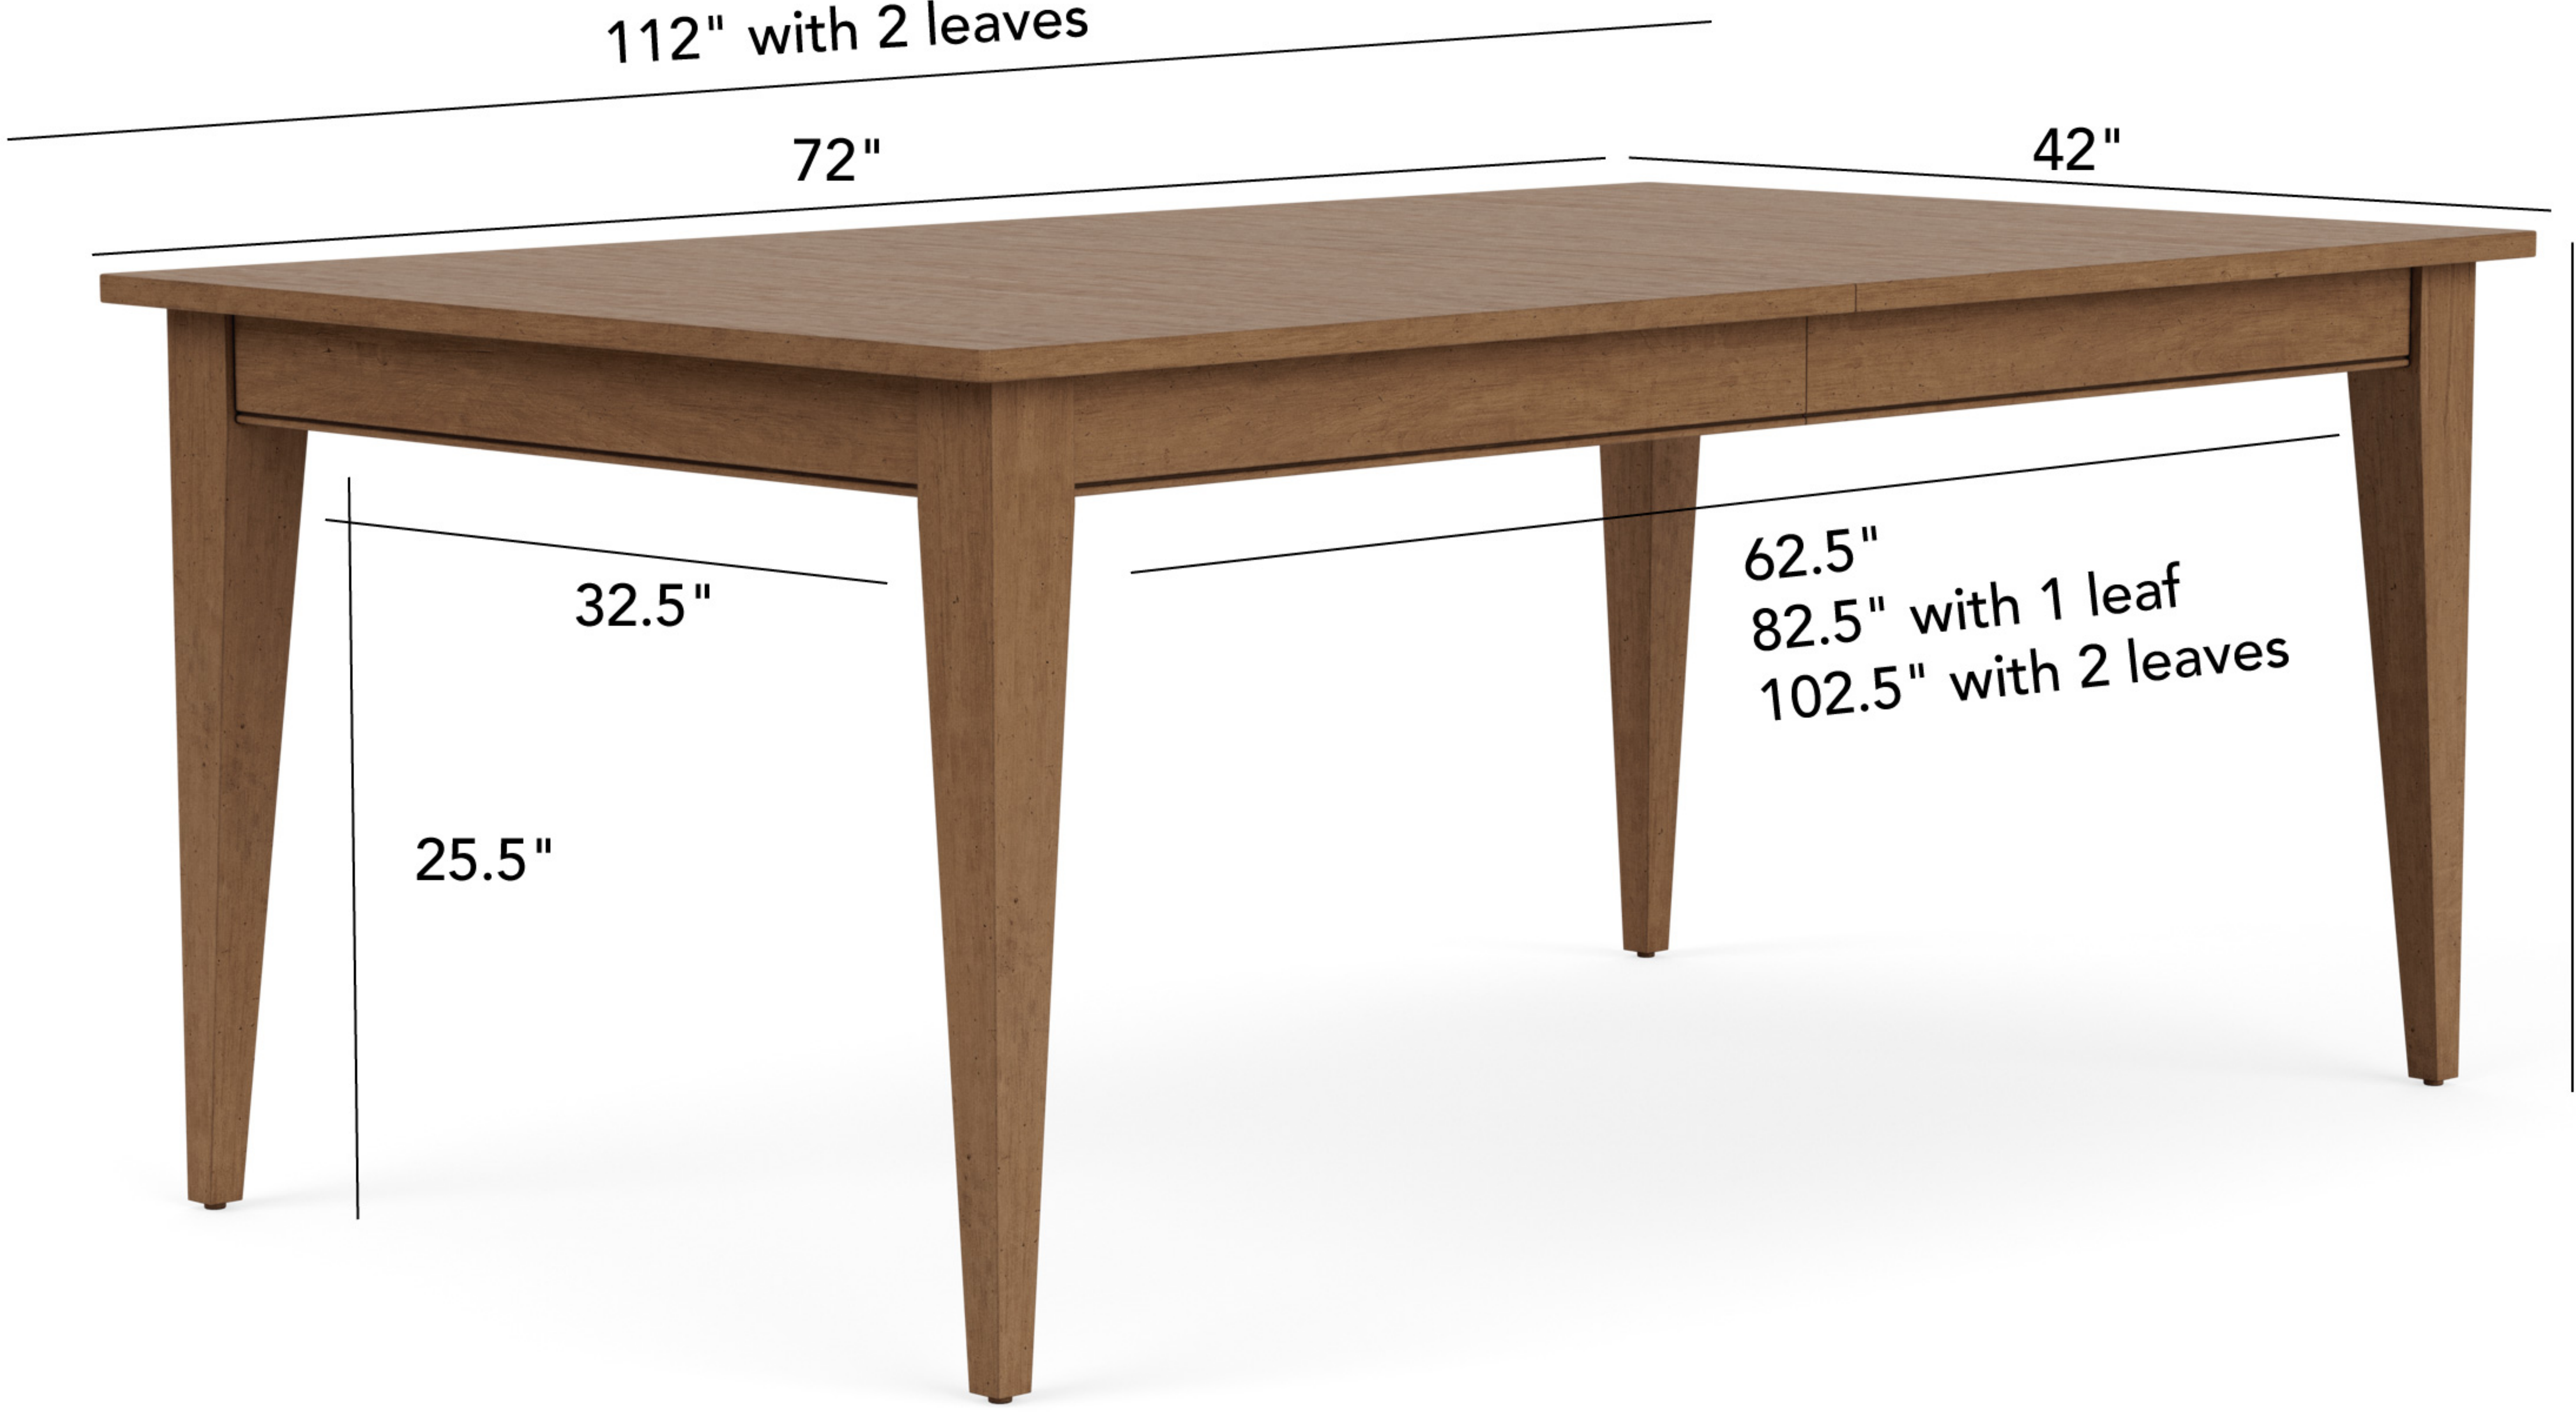

LH Guilford

92" with 1 leaf
112" with 2 leaves

72"

42"

32.5"

25.5"

62.5"
82.5" with 1 leaf
102.5" with 2 leaves

30"

LJ Parsons

LK Avery

92" with 1 leaf
112" with 2 leaves

72"

42"

32.5"

25.5"

62.5"
82.5" with 1 leaf
102.5" with 2 leaves

30"

LM Kasen

LN Miller

92" with 1 leaf
112" with 2 leaves

72"

42"

32.5"

25.5"

62.5"
82.5" with 1 leaf
102.5" with 2 leaves

30"

LR Champlain