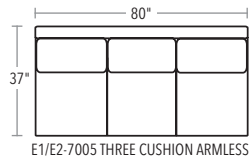

MEETING PLACE

THE MEETING PLACE SECTIONAL WAS DESIGNED TO DELIVER ALL THE COMFORT AND SPACE YOU NEED. EVERY PIECE IS FINISHED ON ALL SIDES FROM EVERY ANGLE, SO PLACING IT'S A BREEZE.

SECTIONAL PIECES

SECTIONAL PIECES ARE AVAILABLE IN BOTH LEFT AND RIGHT CONFIGURATIONS. HEIGHT OF EACH PIECE IS 36"H.

SOFAS, LOVESEAT AND OTTOMAN

SOFA AND LOVESEAT ARE 36"H. OTTOMAN IS 20"H.

THREE PIECE AND OTTOMAN
E1/E2-7006, E1/E2-7001, E1/E2-7004

THREE PIECE
E1/E2-7004, E1/E2-7005, E1/E2-7004

THREE PIECE AND FIVE OTTOMANS
E1/E2-7004, E1/E2-7005, E1/E2-7004