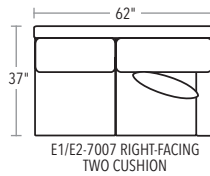

MEETING PLACE

THE MEETING PLACE SECTIONAL WAS DESIGNED TO DELIVER ALL THE COMFORT AND SPACE YOU NEED. EVERY PIECE IS FINISHED ON ALL SIDES FROM EVERY ANGLE, SO PLACING IT'S A BREEZE.

SECTIONAL PIECES

SECTIONAL PIECES ARE AVAILABLE IN BOTH LEFT AND RIGHT CONFIGURATIONS. HEIGHT OF EACH PIECE IS 36"H.

SOFAS, LOVESEAT AND OTTOMAN

SOFA AND LOVESEAT ARE 36"H. OTTOMAN IS 20"H.

THREE PIECE AND OTTOMAN
E1/E2-7006, E1/E2-7001, E1/E2-7004

THREE PIECE
E1/E2-7004, E1/E2-7005, E1/E2-7004

THREE PIECE AND FIVE OTTOMANS
E1/E2-7004, E1/E2-7005, E1/E2-7004