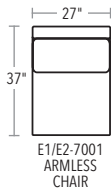

MEETING PLACE

THE MEETING PLACE SECTIONAL WAS DESIGNED TO DELIVER ALL THE COMFORT AND SPACE YOU NEED. EVERY PIECE IS FINISHED ON ALL SIDES FROM EVERY ANGLE, SO PLACING IT'S A BREEZE.

SECTIONAL PIECES

SECTIONAL PIECES ARE AVAILABLE IN BOTH LEFT AND RIGHT CONFIGURATIONS. HEIGHT OF EACH PIECE IS 36"H.

SOFAS, LOVESEAT AND OTTOMAN

SOFA AND LOVESEAT ARE 36"H. OTTOMAN IS 20"H.

THREE PIECE AND OTTOMAN
E1/E2-7006, E1/E2-7001, E1/E2-7004

THREE PIECE
E1/E2-7004, E1/E2-7005, E1/E2-7004

THREE PIECE AND FIVE OTTOMANS
E1/E2-7004, E1/E2-7005, E1/E2-7004