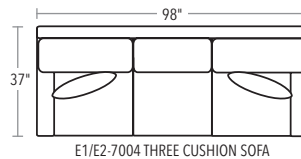

MEETING PLACE

THE MEETING PLACE SECTIONAL WAS DESIGNED TO DELIVER ALL THE COMFORT AND SPACE YOU NEED. EVERY PIECE IS FINISHED ON ALL SIDES FROM EVERY ANGLE, SO PLACING IT'S A BREEZE.

SECTIONAL PIECES

SECTIONAL PIECES ARE AVAILABLE IN BOTH LEFT AND RIGHT CONFIGURATIONS. HEIGHT OF EACH PIECE IS 36"H.

SOFAS, LOVESEAT AND OTTOMAN

SOFA AND LOVESEAT ARE 36"H. OTTOMAN IS 20"H.

THREE PIECE AND OTTOMAN
E1/E2-7006, E1/E2-7001, E1/E2-7004

THREE PIECE
E1/E2-7004, E1/E2-7005, E1/E2-7004

THREE PIECE AND FIVE OTTOMANS
E1/E2-7004, E1/E2-7005, E1/E2-7004