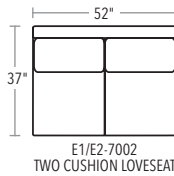

MEETING PLACE

THE MEETING PLACE SECTIONAL WAS DESIGNED TO DELIVER ALL THE COMFORT AND SPACE YOU NEED. EVERY PIECE IS FINISHED ON ALL SIDES FROM EVERY ANGLE, SO PLACING IT'S A BREEZE.

SECTIONAL PIECES

SECTIONAL PIECES ARE AVAILABLE IN BOTH LEFT AND RIGHT CONFIGURATIONS. HEIGHT OF EACH PIECE IS 36"H.

SOFAS, LOVESEAT AND OTTOMAN

SOFA AND LOVESEAT ARE 36"H. OTTOMAN IS 20"H.

THREE PIECE AND OTTOMAN
E1/E2-7006, E1/E2-7001, E1/E2-7004

THREE PIECE
E1/E2-7004, E1/E2-7005, E1/E2-7004

THREE PIECE AND FIVE OTTOMANS
E1/E2-7004, E1/E2-7005, E1/E2-7004