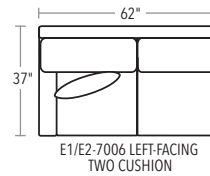

MEETING PLACE

THE MEETING PLACE SECTIONAL WAS DESIGNED TO DELIVER ALL THE COMFORT AND SPACE YOU NEED. EVERY PIECE IS FINISHED ON ALL SIDES FROM EVERY ANGLE, SO PLACING IT'S A BREEZE.

SECTIONAL PIECES

SECTIONAL PIECES ARE AVAILABLE IN BOTH LEFT AND RIGHT CONFIGURATIONS. HEIGHT OF EACH PIECE IS 36"H.

SOFAS, LOVESEAT AND OTTOMAN

SOFA AND LOVESEAT ARE 36"H. OTTOMAN IS 20"H.

THREE PIECE AND OTTOMAN
E1/E2-7006, E1/E2-7001, E1/E2-7004

THREE PIECE
E1/E2-7004, E1/E2-7005, E1/E2-7004

THREE PIECE AND FIVE OTTOMANS
E1/E2-7004, E1/E2-7005, E1/E2-7004