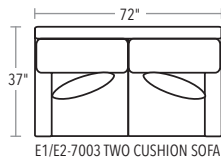

MEETING PLACE

THE MEETING PLACE SECTIONAL WAS DESIGNED TO DELIVER ALL THE COMFORT AND SPACE YOU NEED. EVERY PIECE IS FINISHED ON ALL SIDES FROM EVERY ANGLE, SO PLACING IT'S A BREEZE.

SECTIONAL PIECES

SECTIONAL PIECES ARE AVAILABLE IN BOTH LEFT AND RIGHT CONFIGURATIONS. HEIGHT OF EACH PIECE IS 36"H.

SOFAS, LOVESEAT AND OTTOMAN

SOFA AND LOVESEAT ARE 36"H. OTTOMAN IS 20"H.

THREE PIECE AND OTTOMAN
E1/E2-7006, E1/E2-7001, E1/E2-7004

THREE PIECE
E1/E2-7004, E1/E2-7005, E1/E2-7004

THREE PIECE AND FIVE OTTOMANS
E1/E2-7004, E1/E2-7005, E1/E2-7004