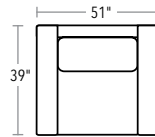

CONWAY

CHIC, COMFORTABLE, CLEAN—THE CONWAY
EXEMPLIFIES MODERN LIVABILITY. A DEEP
FRAME OFFERS A ROOMY PLACE TO RELAX.

SECTIONAL PIECES

SECTIONAL PIECES ARE AVAILABLE IN BOTH LEFT AND RIGHT CONFIGURATIONS. HEIGHT OF EACH PIECE IS 37"H.

20/72-7788 LEFT-FACING
TWO CUSHION

20/72-7787 RIGHT-FACING
TWO CUSHION

20/72-7791
SQUARE CORNER

20/72-7792
ONE CUSHION
ARMLESS

20/72-7790
LEFT-FACING CHAISE

20/72-7789
RIGHT-FACING CHAISE

SOFA, CHAIR AND OTTOMAN

SOFA AND CHAIR ARE 37"H. OTTOMAN IS 17"H.

20/72-7786 TWO CUSHION SOFA

20/72-7785 CHAIR

20/72-7784
OTTOMAN

TRY
THESE POPULAR
SECTIONAL
CONFIGURATIONS

FIVE PIECE
20/72-7788, 20/72-7791, 20/72-7792, 20/72-7789