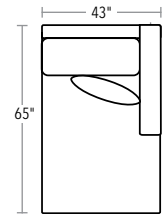

CONWAY

CHIC, COMFORTABLE, CLEAN—THE CONWAY
EXEMPLIFIES MODERN LIVABILITY. A DEEP
FRAME OFFERS A ROOMY PLACE TO RELAX.

SECTIONAL PIECES

SECTIONAL PIECES ARE AVAILABLE IN BOTH LEFT AND RIGHT CONFIGURATIONS. HEIGHT OF EACH PIECE IS 37"H.

20/72-7788 LEFT-FACING
TWO CUSHION

20/72-7787 RIGHT-FACING
TWO CUSHION

20/72-7791
SQUARE CORNER

20/72-7792
ONE CUSHION
ARMLESS

20/72-7790
LEFT-FACING CHAISE

20/72-7789
RIGHT-FACING CHAISE

SOFA, CHAIR AND OTTOMAN

SOFA AND CHAIR ARE 37"H. OTTOMAN IS 17"H.

20/72-7786 TWO CUSHION SOFA

20/72-7785 CHAIR

20/72-7784
OTTOMAN

TRY
THESE POPULAR
SECTIONAL
CONFIGURATIONS

FIVE PIECE
20/72-7788, 20/72-7791, 20/72-7792, 20/72-7789

THREE PIECE
20/72-7790, 20/72-7792, 20/72-7787

TWO PIECE
20/72-7790, 20/72-7787

ETHAN ALLEN®

©2019 Ethan Allen Global, Inc.