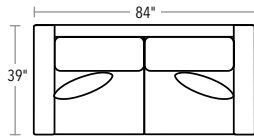

CONWAY

CHIC, COMFORTABLE, CLEAN—THE CONWAY
EXEMPLIFIES MODERN LIVABILITY. A DEEP
FRAME OFFERS A ROOMY PLACE TO RELAX.

SECTIONAL PIECES

SECTIONAL PIECES ARE AVAILABLE IN BOTH LEFT AND RIGHT CONFIGURATIONS. HEIGHT OF EACH PIECE IS 37"H.

20/72-7788 LEFT-FACING
TWO CUSHION

20/72-7787 RIGHT-FACING
TWO CUSHION

20/72-7791
SQUARE CORNER

20/72-7792
ONE CUSHION
ARMLESS

20/72-7790
LEFT-FACING CHAISE

20/72-7789
RIGHT-FACING CHAISE

SOFA, CHAIR AND OTTOMAN

SOFA AND CHAIR ARE 37"H. OTTOMAN IS 17"H.

20/72-7786 TWO CUSHION SOFA

20/72-7785 CHAIR

20/72-7784
OTTOMAN

TRY
THESE POPULAR
SECTIONAL
CONFIGURATIONS

FIVE PIECE
20/72-7788, 20/72-7791, 20/72-7792, 20/72-7789