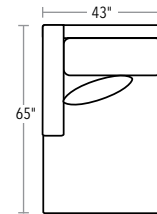

20/72-7788 LEFT-FACING
TWO CUSHION

20/72-7787 RIGHT-FACING
TWO CUSHION

20/72-7791
SQUARE CORNER

20/72-7792
ONE CUSHION
ARMLESS

20/72-7790
LEFT-FACING CHAISE

20/72-7789
RIGHT-FACING CHAISE

SOFA, CHAIR AND OTTOMAN

SOFA AND CHAIR ARE 37"H. OTTOMAN IS 17"H.

20/72-7786 TWO CUSHION SOFA

20/72-7785 CHAIR

20/72-7784
OTTOMAN

TRY
THESE POPULAR
SECTIONAL
CONFIGURATIONS

FIVE PIECE
20/72-7788, 20/72-7791, 20/72-7792, 20/72-7789

THREE PIECE
20/72-7790, 20/72-7792, 20/72-7787

TWO PIECE
20/72-7790, 20/72-7787

ETHAN ALLEN®

©2019 Ethan Allen Global, Inc.