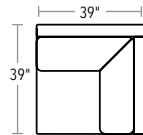

20/72-7791
SQUARE CORNER