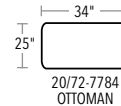

SOFA AND CHAIR ARE 37"H. OTTOMAN IS 17"H.

20/72-7786 TWO CUSHION SOFA

20/72-7785 CHAIR

20/72-7784
OTTOMAN

TRY
THESE POPULAR
SECTIONAL
CONFIGURATIONS

FIVE PIECE
20/72-7788, 20/72-7791, 20/72-7792, 20/72-7789