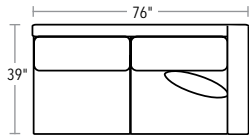

CONWAY

CHIC, COMFORTABLE, CLEAN—THE CONWAY
EXEMPLIFIES MODERN LIVABILITY. A DEEP
FRAME OFFERS A ROOMY PLACE TO RELAX.

SECTIONAL PIECES

SECTIONAL PIECES ARE AVAILABLE IN BOTH LEFT AND RIGHT CONFIGURATIONS. HEIGHT OF EACH PIECE IS 37"H.

20/72-7788 LEFT-FACING
TWO CUSHION

20/72-7787 RIGHT-FACING
TWO CUSHION

20/72-7791
SQUARE CORNER

20/72-7792
ONE CUSHION
ARMLESS

20/72-7790
LEFT-FACING CHAISE

20/72-7789
RIGHT-FACING CHAISE

SOFA, CHAIR AND OTTOMAN

SOFA AND CHAIR ARE 37"H. OTTOMAN IS 17"H.

20/72-7786 TWO CUSHION SOFA

20/72-7785 CHAIR

20/72-7784
OTTOMAN

TRY
THESE POPULAR
SECTIONAL
CONFIGURATIONS

FIVE PIECE
20/72-7788, 20/72-7791, 20/72-7792, 20/72-7789