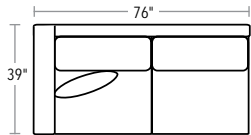

CONWAY

CHIC, COMFORTABLE, CLEAN—THE CONWAY
EXEMPLIFIES MODERN LIVABILITY. A DEEP
FRAME OFFERS A ROOMY PLACE TO RELAX.

SECTIONAL PIECES

SECTIONAL PIECES ARE AVAILABLE IN BOTH LEFT AND RIGHT CONFIGURATIONS. HEIGHT OF EACH PIECE IS 37"H.

SOFA AND CHAIR ARE 37"H. OTTOMAN IS 17"H.

20/72-7786 TWO CUSHION SOFA

20/72-7785 CHAIR

20/72-7784
OTTOMAN

TRY
THESE POPULAR
SECTIONAL
CONFIGURATIONS

FIVE PIECE
20/72-7788, 20/72-7791, 20/72-7792, 20/72-7789