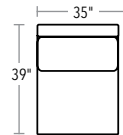

CONWAY

CHIC, COMFORTABLE, CLEAN—THE CONWAY
EXEMPLIFIES MODERN LIVABILITY. A DEEP
FRAME OFFERS A ROOMY PLACE TO RELAX.

SECTIONAL PIECES

SECTIONAL PIECES ARE AVAILABLE IN BOTH LEFT AND RIGHT CONFIGURATIONS. HEIGHT OF EACH PIECE IS 37"H.

20/72-7788 LEFT-FACING
TWO CUSHION

20/72-7787 RIGHT-FACING
TWO CUSHION

20/72-7791
SQUARE CORNER

20/72-7792
ONE CUSHION
ARMLESS

20/72-7790
LEFT-FACING CHAISE

20/72-7789
RIGHT-FACING CHAISE

SOFA, CHAIR AND OTTOMAN

SOFA AND CHAIR ARE 37"H. OTTOMAN IS 17"H.

20/72-7786 TWO CUSHION SOFA

20/72-7785 CHAIR

20/72-7784
OTTOMAN

TRY
THESE POPULAR
SECTIONAL
CONFIGURATIONS

FIVE PIECE
20/72-7788, 20/72-7791, 20/72-7792, 20/72-7789