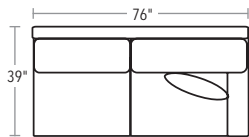

CONWAY

CHIC, COMFORTABLE, CLEAN—THE CONWAY EXEMPLIFIES MODERN LIVABILITY. A DEEP FRAME OFFERS A ROOMY PLACE TO RELAX.

SECTIONAL PIECES

SECTIONAL PIECES ARE AVAILABLE IN BOTH LEFT AND RIGHT CONFIGURATIONS. HEIGHT OF EACH PIECE IS 37"H.

20/72-7788 LEFT-FACING TWO CUSHION

20/72-7787 RIGHT-FACING TWO CUSHION

20/72-7791 SQUARE CORNER

20/72-7792 ONE CUSHION ARMLESS

20/72-7790 LEFT-FACING CHAISE

20/72-7789 RIGHT-FACING CHAISE

SOFA, CHAIR AND OTTOMAN

SOFA AND CHAIR ARE 37"H. OTTOMAN IS 17"H.

20/72-7786 TWO CUSHION SOFA

20/72-7785 CHAIR

20/72-7784 OTTOMAN

TRY
THESE POPULAR
SECTIONAL
CONFIGURATIONS

FIVE PIECE
20/72-7788, 20/72-7791, 20/72-7792, 20/72-7789