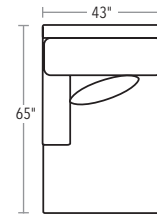

20/72-7788 LEFT-FACING TWO CUSHION

20/72-7787 RIGHT-FACING TWO CUSHION

20/72-7791 SQUARE CORNER

20/72-7792 ONE CUSHION ARMLESS

20/72-7790 LEFT-FACING CHAISE

20/72-7789 RIGHT-FACING CHAISE

SOFA, CHAIR AND OTTOMAN

SOFA AND CHAIR ARE 37"H. OTTOMAN IS 17"H.

20/72-7786 TWO CUSHION SOFA

20/72-7785 CHAIR

20/72-7784 OTTOMAN

TRY
THESE POPULAR
SECTIONAL
CONFIGURATIONS

FIVE PIECE
20/72-7788, 20/72-7791, 20/72-7792, 20/72-7789