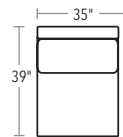

CONWAY

CHIC, COMFORTABLE, CLEAN—THE CONWAY EXEMPLIFIES MODERN LIVABILITY. A DEEP FRAME OFFERS A ROOMY PLACE TO RELAX.

SECTIONAL PIECES

SECTIONAL PIECES ARE AVAILABLE IN BOTH LEFT AND RIGHT CONFIGURATIONS. HEIGHT OF EACH PIECE IS 37"H.

20/72-7788 LEFT-FACING TWO CUSHION

20/72-7787 RIGHT-FACING TWO CUSHION

20/72-7791 SQUARE CORNER

20/72-7792 ONE CUSHION ARMLESS

20/72-7790 LEFT-FACING CHAISE

20/72-7789 RIGHT-FACING CHAISE

SOFA, CHAIR AND OTTOMAN

SOFA AND CHAIR ARE 37"H. OTTOMAN IS 17"H.

20/72-7786 TWO CUSHION SOFA

20/72-7785 CHAIR

20/72-7784 OTTOMAN

TRY
THESE POPULAR
SECTIONAL
CONFIGURATIONS

FIVE PIECE
20/72-7788, 20/72-7791, 20/72-7792, 20/72-7789