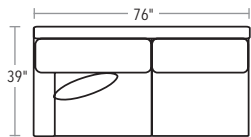

CONWAY

CHIC, COMFORTABLE, CLEAN—THE CONWAY EXEMPLIFIES MODERN LIVABILITY. A DEEP FRAME OFFERS A ROOMY PLACE TO RELAX.

SECTIONAL PIECES

SECTIONAL PIECES ARE AVAILABLE IN BOTH LEFT AND RIGHT CONFIGURATIONS. HEIGHT OF EACH PIECE IS 37"H.

20/72-7788 LEFT-FACING TWO CUSHION

20/72-7787 RIGHT-FACING TWO CUSHION

20/72-7791 SQUARE CORNER

20/72-7792 ONE CUSHION ARMLESS

20/72-7790 LEFT-FACING CHAISE

20/72-7789 RIGHT-FACING CHAISE

SOFA, CHAIR AND OTTOMAN

SOFA AND CHAIR ARE 37"H. OTTOMAN IS 17"H.

20/72-7786 TWO CUSHION SOFA

20/72-7785 CHAIR

20/72-7784 OTTOMAN

TRY
THESE POPULAR
SECTIONAL
CONFIGURATIONS

FIVE PIECE
20/72-7788, 20/72-7791, 20/72-7792, 20/72-7789