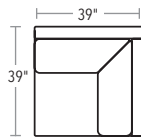

20/72-7791 SQUARE CORNER