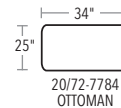

20/72-7788 LEFT-FACING TWO CUSHION

20/72-7787 RIGHT-FACING TWO CUSHION

20/72-7791 SQUARE CORNER

20/72-7792 ONE CUSHION ARMLESS

20/72-7790 LEFT-FACING CHAISE

20/72-7789 RIGHT-FACING CHAISE

SOFA, CHAIR AND OTTOMAN

SOFA AND CHAIR ARE 37"H. OTTOMAN IS 17"H.

20/72-7786 TWO CUSHION SOFA

20/72-7785 CHAIR

20/72-7784 OTTOMAN

TRY
THESE POPULAR
SECTIONAL
CONFIGURATIONS

FIVE PIECE
20/72-7788, 20/72-7791, 20/72-7792, 20/72-7789