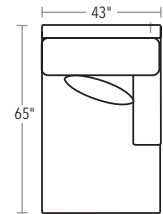

20/72-7788 LEFT-FACING TWO CUSHION

20/72-7787 RIGHT-FACING TWO CUSHION

20/72-7791 SQUARE CORNER

20/72-7792 ONE CUSHION ARMLESS

20/72-7790 LEFT-FACING CHAISE

20/72-7789 RIGHT-FACING CHAISE

SOFA, CHAIR AND OTTOMAN

SOFA AND CHAIR ARE 37"H. OTTOMAN IS 17"H.

20/72-7786 TWO CUSHION SOFA

20/72-7785 CHAIR

20/72-7784 OTTOMAN

TRY
THESE POPULAR
SECTIONAL
CONFIGURATIONS

FIVE PIECE
20/72-7788, 20/72-7791, 20/72-7792, 20/72-7789