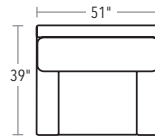

CONWAY

CHIC, COMFORTABLE, CLEAN—THE CONWAY EXEMPLIFIES MODERN LIVABILITY. A DEEP FRAME OFFERS A ROOMY PLACE TO RELAX.

SECTIONAL PIECES

SECTIONAL PIECES ARE AVAILABLE IN BOTH LEFT AND RIGHT CONFIGURATIONS. HEIGHT OF EACH PIECE IS 37"H.

20/72-7788 LEFT-FACING TWO CUSHION

20/72-7787 RIGHT-FACING TWO CUSHION

20/72-7791 SQUARE CORNER

20/72-7792 ONE CUSHION ARMLESS

20/72-7790 LEFT-FACING CHAISE

20/72-7789 RIGHT-FACING CHAISE

SOFA, CHAIR AND OTTOMAN

SOFA AND CHAIR ARE 37"H. OTTOMAN IS 17"H.

20/72-7786 TWO CUSHION SOFA

20/72-7785 CHAIR

20/72-7784 OTTOMAN

TRY
THESE POPULAR
SECTIONAL
CONFIGURATIONS

FIVE PIECE
20/72-7788, 20/72-7791, 20/72-7792, 20/72-7789