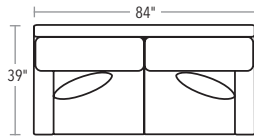

CONWAY

CHIC, COMFORTABLE, CLEAN—THE CONWAY EXEMPLIFIES MODERN LIVABILITY. A DEEP FRAME OFFERS A ROOMY PLACE TO RELAX.

SECTIONAL PIECES

SECTIONAL PIECES ARE AVAILABLE IN BOTH LEFT AND RIGHT CONFIGURATIONS. HEIGHT OF EACH PIECE IS 37"H.

20/72-7788 LEFT-FACING TWO CUSHION

20/72-7787 RIGHT-FACING TWO CUSHION

20/72-7791 SQUARE CORNER

20/72-7792 ONE CUSHION ARMLESS

20/72-7790 LEFT-FACING CHAISE

20/72-7789 RIGHT-FACING CHAISE

SOFA, CHAIR AND OTTOMAN

SOFA AND CHAIR ARE 37"H. OTTOMAN IS 17"H.

20/72-7786 TWO CUSHION SOFA

20/72-7785 CHAIR

20/72-7784 OTTOMAN

TRY
THESE POPULAR
SECTIONAL
CONFIGURATIONS

FIVE PIECE
20/72-7788, 20/72-7791, 20/72-7792, 20/72-7789